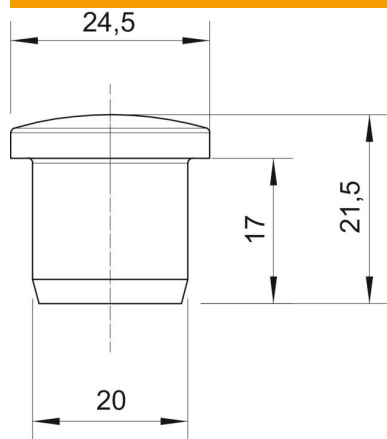

Master data

Item number	2029523
Type	107VS VM 20 PA
Description 1	Screw plug
Manufacturer	OBO
Dimension	20mm
Colour	Light grey; RAL 7035
Material	Polyamide
Smallest sales unit	25
Unit of quantity	Piece
Weight	0.25 kg
Weight unit	kg/100 pc.

Technical data sheet

Screw plug, metric and PG

Item number: 2029523

Dimensions

Dimension D1	20 mm
Dimension D2	24.5 mm
Dimension H	21.5 mm
Dimension L	17 mm

Technical data

Version for	Miscellaneous
Suitable for metric thread dimension	32
Screw for PG thread dimension	29
Size	M32 / Pg29
Inner diameter	20 mm