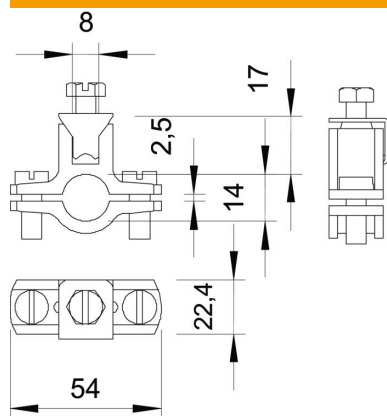

## Earthing strap, type 950

Item number: 5050073

- For pipes  $\varnothing$  1/4"-2"
  - Connection options: conductors to 35 mm<sup>2</sup> or round conductors to  $\varnothing$  6 mm
  - With captive pressure strip, 2 cylinder bolts M6 x 16 and 1 hex-head screw M6 x 16
- from galvanised steel, top and bottom part of clamp from die-cast zinc

### Master data

Item number	5050073
Type	950 Z 1/2
Description 1	Earthing clamp
Description 2	for round conductor
Manufacturer	OBO
Dimension	1/2"
Material	Die-cast zinc
Surface	Electrogalvanized
Surface standard	EN ISO 19598 / EN ISO 4042
Smallest sales unit	10
Unit of quantity	Piece
Weight	7 kg
Weight unit	kg/100 pc.

### Dimensions

Dimension A	54 mm
Dimension D	22.5 mm
Dimension X	2.5 mm

### Technical data

Number of conductors	1
Cross-section of cable to be connected, max.	35 mm <sup>2</sup>
Cross-section of cable to be connected, min.	0 mm <sup>2</sup>
Clamping range D	1/2
Clamping range D, max.	22.5 mm
Clamping range D, min.	20 mm