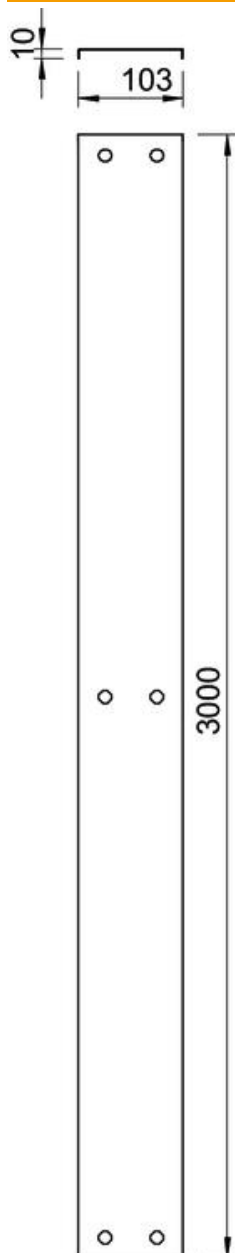

Technical data sheet

Cover with turn buckle A2

Item number: 6080197

Cover with turn buckle for AZ small duct.

A2 Stainless steel

2B Bright, treated

Master data

Item number	6080197
Type	AZDMD 50 A2
Description 1	Cover with turn buckle
Description 2	for AZ small duct
Manufacturer	OBO
Dimension	53x3000
Material	Stainless steel
Surface	Bright, treated
Surface standard	
Smallest sales unit	3
Unit of quantity	Metre
Weight	57.2 kg
Weight unit	kg/100 m

Technical data sheet

Cover with turn buckle A2

Item number: 6080197

Dimensions

Length	3,000 mm
Width	53 mm
Height	10 mm
Plate thickness	1 mm
Dimension H	10 mm

Technical data

Number of turn buckles	3 St.
Fastening type	Sash lock

Technical data sheet

Cover with turn buckle A2

Item number: 6080197

Technical data

Maintain electrical functions	no
Suitable for mesh cable tray	no
Suitable for cable ladder	no
Suitable for cable tray	yes
Rustproof steel, pickled	no