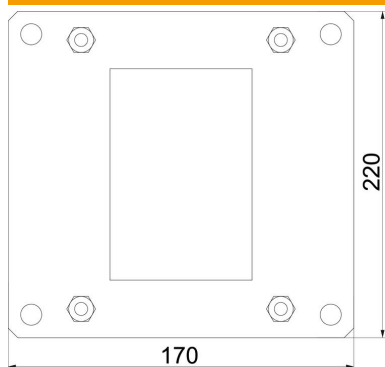

Technical data sheet

Lock plate, T branch piece

Item number: 7216614

Adapter plate for suspended mounting of a BSKM-TA 0711 T branch, with acceptance option for M10 threaded rods, including nuts.

St Steel

L Painted

Master data

Item number	7216614
Type	BSKM-GT 0711RW
Description 1	Lock plate, T branch
Description 2	for suspended mounting
Manufacturer	OBO
Dimension	70x110
Colour	Pure white; RAL 9010
Material	Steel
Surface	Painted
Surface standard	
Smallest sales unit	1
Unit of quantity	Piece
Weight	114.9 kg
Weight unit	kg/100 pc.

Technical data sheet

Lock plate, T branch piece

Item number: 7216614

Dimensions

Dimension A	170 mm
Dimension t	220 mm

Technical data

Type of accessory	Lock plate for T piece
-------------------	------------------------