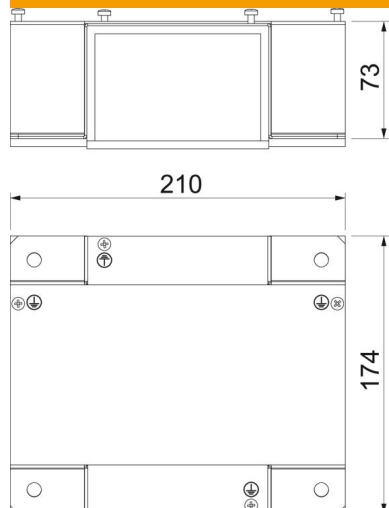

## Master data

|                     |                               |
|---------------------|-------------------------------|
| Item number         | 7216615                       |
| Type                | BSKM-KR 0711RW                |
| Description 1       | Cross over                    |
| Description 2       | for wall and ceiling mounting |
| Manufacturer        | OBO                           |
| Dimension           | 70x110                        |
| Colour              | Pure white; RAL 9010          |
| Material            | Steel                         |
| Surface             | Painted                       |
| Surface standard    |                               |
| Smallest sales unit | 1                             |
| Unit of quantity    | Piece                         |
| Weight              | 116 kg                        |
| Weight unit         | kg/100 pc.                    |

## Dimensions

|             |        |
|-------------|--------|
| Width       | 174 mm |
| Height      | 73 mm  |
| Dimension B | 174 mm |
| Dimension b | 110 mm |
| Dimension h | 70 mm  |
| Dimension H | 73 mm  |