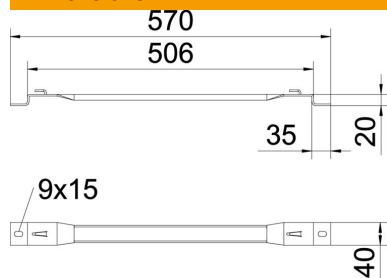

Technical data sheet

Stand-off bracket FS

Item number: 6015693

Stand-off bracket for stand-off of mesh cable trays on the floor or on the wall.

GRM mesh cable tray types with side heights of 35, 55 and 105 mm can be mounted onto the stand-off bracket.

Screwless fastening of the mesh cable tray on the stand-off bracket.

St Steel

FS Strip galvanized

Master data

Item number	6015693
Description 1	Stand-off bracket
Description 2	for mesh cable tray
Manufacturer	OBO
Dimension	B500mm
Material	Steel
Surface	Strip galvanized
Surface standard	DIN EN 10346
Smallest sales unit	25
Unit of quantity	Piece
Weight	56.9 kg
Weight unit	kg/100 pc.

Technical data sheet

Stand-off bracket FS

Item number: 6015693

Dimensions

Height	20 mm
Height	0.79 in
Dimension A	40 mm
Dimension B	506 mm
Dimension L	570 mm

Technical data

Version for	Wall/ceiling clamp, trapezoidal profile
Suitable for mesh cable tray	yes
Suitable for cable ladder	no
Suitable for cable tray	no
Tray fastening	Retaining lug