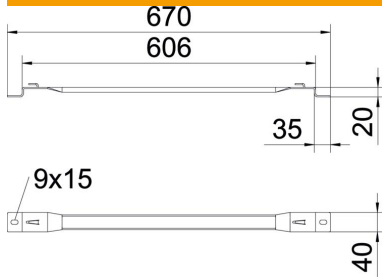

Technical data sheet

Stand-off bracket FS

Item number: 6015697

Stand-off bracket for stand-off of mesh cable trays on the floor or on the wall.

GRM mesh cable tray types with side heights of 35, 55 and 105 mm can be mounted onto the stand-off bracket.

Screwless fastening of the mesh cable tray on the stand-off bracket.

St Steel

FS Strip galvanized

Master data

Item number	6015697
Description 1	Stand-off bracket
Description 2	for mesh cable tray
Manufacturer	OBO
Dimension	B600mm
Material	Steel
Surface	Strip galvanized
Surface standard	DIN EN 10346
Smallest sales unit	25
Unit of quantity	Piece
Weight	66.4 kg
Weight unit	kg/100 pc.

Technical data sheet

Stand-off bracket FS

Item number: 6015697

Dimensions

Height	20 mm
Height	0.79 in
Dimension A	40 mm
Dimension B	606 mm
Dimension L	670 mm

Technical data

Version for	Wall/ceiling clamp, trapezoidal profile
Suitable for mesh cable tray	yes
Suitable for cable ladder	no
Suitable for cable tray	no
Tray fastening	Retaining lug