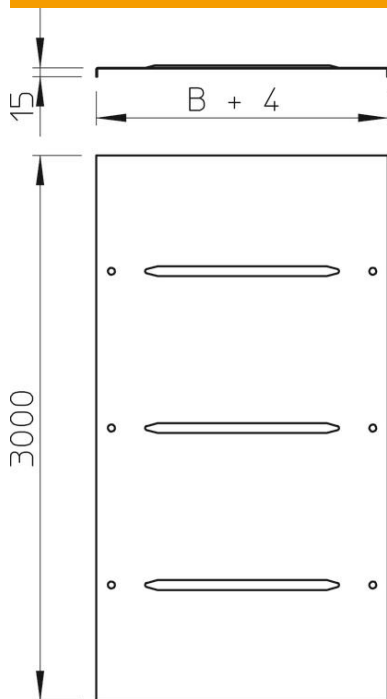

Technical data sheet

Cover with turn buckle 1,5 mm FS

Item number: 6052208

Cover for cable trays and cable ladders with three pairs of turn buckles.
Transverse bead from 500 mm width.
When using covers outdoors, additional measures against the influence of wind must be taken.

- St** Steel
- FS** Strip galvanized

Master data

Item number	6052208
Type	DRL 1,5 200 FS
Description 1	Cover with turn buckle, 1,5mm
Description 2	for cable tray and ladder
Manufacturer	OBO
Dimension	200x3000
Material	Steel
Surface	Strip galvanized
Surface standard	DIN EN 10346
Smallest sales unit	3
Unit of quantity	Metre
Weight	269.95 kg
Weight unit	kg/100 m

Technical data sheet

Cover with turn buckle 1,5 mm FS

Item number: 6052208

Dimensions

Length	3,000 mm
Width	200 mm
Height	15 mm
Plate thickness	1.5 mm
Dimension B	200 mm

Technical data

Fastening type	Sash lock
Maintain electrical functions	no
Suitable for mesh cable tray	no
Suitable for cable ladder	yes
Suitable for cable tray	yes
Rustproof steel, pickled	no