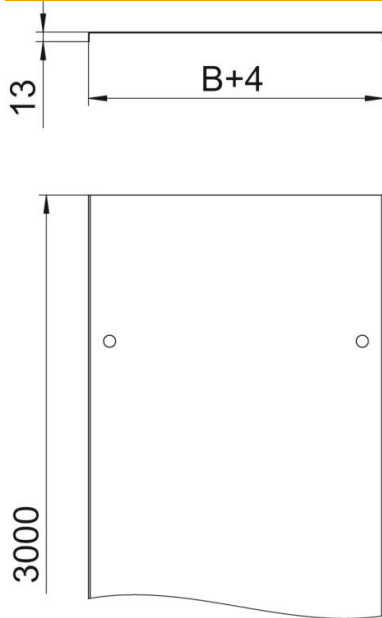

### Master data

|                     |   |
|---------------------|---|
| Item number         | 6052709                                     |
| Type                | DRL 200 DD                                  |
| Description 1       | Cover with turn buckle                      |
| Description 2       | for cable tray and ladder                   |
| Manufacturer        | OBO   |
| Dimension           | 200x3000                                    |
| Material            | Steel                                       |
| Surface             | Strip galvanised zinc/aluminium, Double Dip |
| Surface standard    | DIN EN 10346                                |
| Smallest sales unit | 3   |
| Unit of quantity    | Metre                                       |
| Weight              | 185 kg                                      |
| Weight unit         | kg/100 m                                    |

### Dimensions

|                 |          |
|-----------------|----------|
| Length          | 3,000 mm |
| Length          | 10 ft    |
| Width           | 200 mm   |
| Width           | 8 in     |
| Height          | 35 mm    |
| Plate thickness | 0.04 in  |
| Plate thickness | 1 mm     |
| Dimension B     | 200 mm   |
| Dimension H     | 15 mm    |