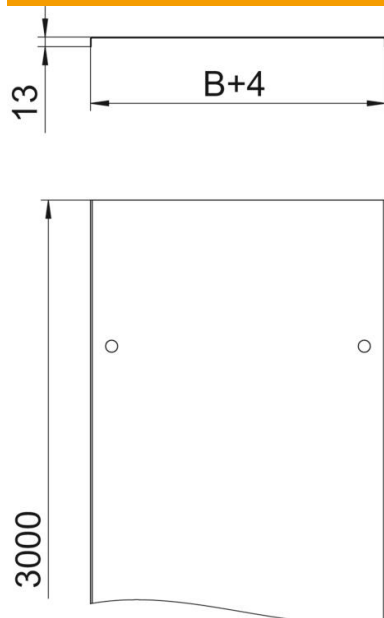

### Master data

Item number	6052401
Type	DRL 400 FS
Description 1	Cover with turn buckle
Description 2	for cable tray and ladder
Manufacturer	OBO
Dimension	400x3000
Material	Steel
Surface	Strip galvanized
Surface standard	DIN EN 10346
Smallest sales unit	3
Unit of quantity	Metre
Weight	338.67 kg
Weight unit	kg/100 m

### Dimensions

Length	3,000 mm
Length	10 ft
Width	400 mm
Width	16 in
Height	35 mm
Plate thickness	0.04 in
Plate thickness	1 mm
Dimension B	400 mm
Dimension H	15 mm