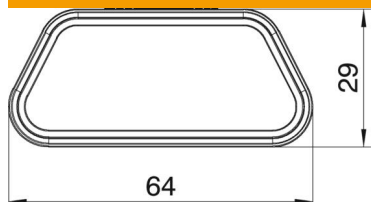

### Master data

Item number	7425910
Type	DUC 6025
Description 1	Connection shackle
Description 2	for underfloor ducts DU6025
Manufacturer	OBO
Colour	Light grey
Material	Polyvinylchloride
Smallest sales unit	50
Unit of quantity	Piece
Weight	1.698 kg
Weight unit	kg/100 pc.

### Dimensions

Length	43 mm
Width	64 mm
Height	29 mm