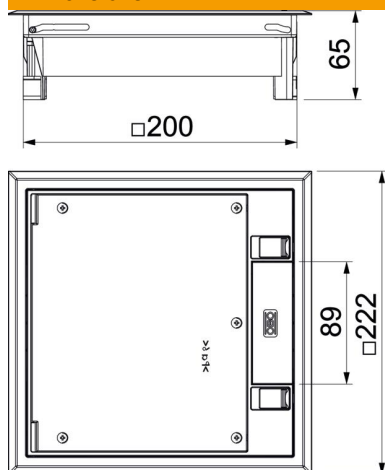

Floor covering recess in the hinged cover pre-adjusted to 5 mm, if necessary adjustable to 3, 8 or 10 mm.

PA Polyamide

Master data

Item number	7405146
Type	GES4-2U10T 9011
Description 1	Service outlet
Description 2	for universal mounting
Manufacturer	OBO
Dimension	222x222x65
Colour	Graphite black; RAL 9011
Material	Polyamide
Smallest sales unit	1
Unit of quantity	Piece
Weight	124 kg
Weight unit	kg/100 pc.

Technical data sheet

GES4 service outlet with locking slider

Item number: 7405146

Dimensions

Length	222 mm
Width	222 mm
Height	65 mm

Technical data

Number of installable devices	6
Number of mounting boxes	2
Version for	Square
Cable outlet version	Swivellable cord outlet
Floor covering protection frame	yes
Floor care	Dry
Seal installation option	no
Screed height, min.	73 mm
Floor height, min.	73 mm
Suitable for raised floor installation	yes
Suitable for screed-flush closed underfloor ducts	no
Suitable for screed-covered underfloor ducts	yes
Suitable for cavity floor installation	yes
Suitable for wet care	no
Suitable for underfloor box	250/350
Suitable for underfloor ducts	yes
Device support to accept mounting boxes	yes
Length of external dimensions	222 mm
Length of installation dimensions	201 mm
With floor covering recess	yes
Nominal size for device installation units	4
Frame version	Carpet protection frame
Protection rating (IP) when used	IP20
Protection rating (IP) when unused	IP40
Protection rating IK code	IK08
Heavy-duty version	no
Installation system type	UT3

Technical data sheet

GES4 service outlet with locking slider

Item number: 7405146

Technical data

Vertical load, large area	to 5,000 N
Vertical load, small area	to 3,000 N
Approvals	VDE
Opening mechanism	Locking slider
Floor covering thickness	5 mm