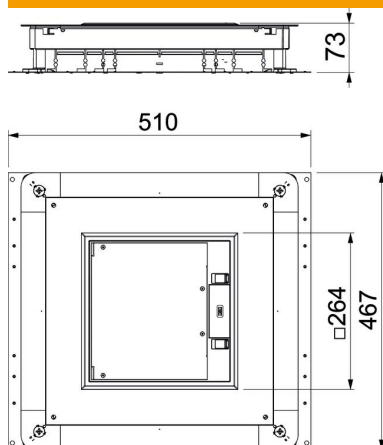

5 mm floor covering recess in the hinged cover (changeable to 3, 8 or 10 mm).

PA Polyamide

Master data

Item number	7429512
Description 1	Service outlet construct. set
Description 2	for screed installation
Manufacturer	OBO
Colour	Iron grey; RAL 7011
Material	Polyamide
Smallest sales unit	1
Unit of quantity	Piece
Weight	1146.5 kg
Weight unit	kg/100 pc.

Technical data sheet

GES9-3 service outlet in UGD350-3 9 with UT4 45

Item number: 7429512

Dimensions

Technical data

Cable outlet version	Swivellable cord outlet
Floor care	Dry
Seal installation option	no
Screed height, max.	125 mm
Screed height, min.	75 mm
Suitable for raised floor installation	no
Suitable for screed-flush closed underfloor ducts	no
Suitable for cavity floor installation	no
Suitable for wet care	no
Suitable for underfloor ducts	no
Frame version	Carpet protection frame
Protection rating (IP) when used	IP20
Protection rating (IP) when unused	IP40
Protection rating IK code	IK08
Opening mechanism	Locking slider
Floor covering thickness	5 mm