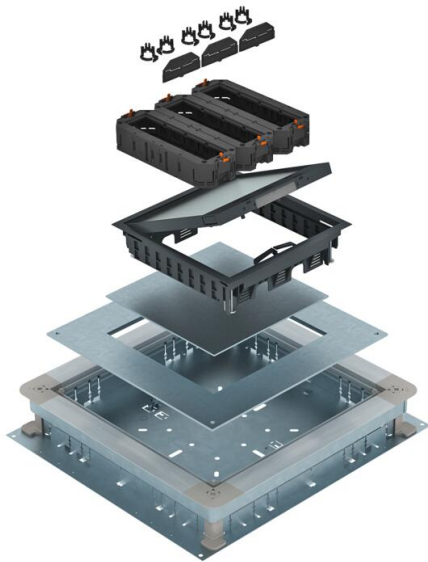

Technical data sheet

GES9-3 service outlet in UGD350-3 9 with UT4 45

Item number: 7429512

Service outlet with all necessary system accessories for installation in screed floors for indoor use.

The scope of delivery contains:

- Underfloor socket UGD350-3/9,
- Service outlet of nominal size 9 with universal fastening bracket,
- Three universal supports for Modul 45® devices.

Service outlet with carpet protection frame, hinged cover and cord outlet made of polyamide in the colour RAL 7011.

5 mm floor covering recess in the hinged cover (changeable to 3, 8 or 10 mm).

PA Polyamide

Master data

Item number	7429512
Description 1	Service outlet construct. set
Description 2	for screed installation
Manufacturer	OBO
Colour	Iron grey; RAL 7011
Material	Polyamide
Smallest sales unit	1
Unit of quantity	Piece
Weight	1146.5 kg
Weight unit	kg/100 pc.

Technical data sheet

GES9-3 service outlet in UGD350-3 9 with UT4 45

Item number: 7429512

Dimensions

Technical data

Cable outlet version	Swivellable cord outlet
Floor care	Dry
Seal installation option	no
Screed height, max.	125 mm
Screed height, min.	75 mm
Suitable for raised floor installation	no
Suitable for screed-flush closed underfloor ducts	no
Suitable for cavity floor installation	no
Suitable for wet care	no
Suitable for underfloor ducts	no
Frame version	Carpet protection frame
Protection rating (IP) when used	IP20
Protection rating (IP) when unused	IP40
Protection rating IK code	IK08
Opening mechanism	Locking slider
Floor covering thickness	5 mm