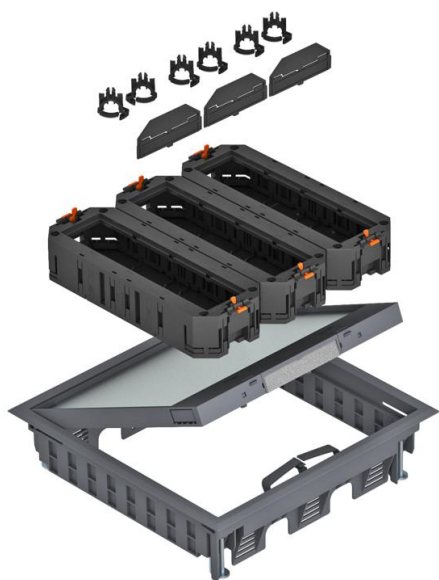

Technical data sheet

GES9-3 service outlet with UT4 45

Item number: 7429592

Service outlet with all necessary system accessories for direct installation in screed floors for indoor use.

The scope of delivery contains a service outlet of nominal size 9 with universal fastening bracket and three universal supports, each for 4 Modul 45® devices.

Service outlet with carpet protection frame, hinged lid and cord outlet made of polyamide in the colour RAL 7011. 10 mm floor covering recess in the hinged lid (changeable to 3, 5 or 8 mm).

PA Polyamide

Master data

Item number	7429592
Type	GES9-3 KU 7011
Description 1	Service outlet construct. set
Description 2	for universal mounting
Manufacturer	OBO
Colour	Iron grey; RAL 7011
Material	Polyamide
Smallest sales unit	1
Unit of quantity	Piece
Weight	230 kg
Weight unit	kg/100 pc.