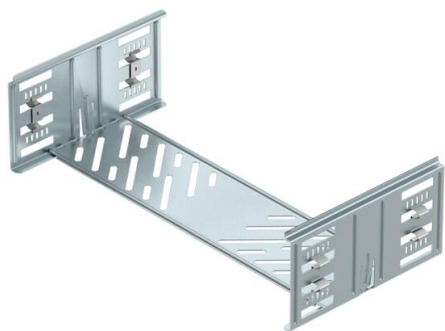

Technical data sheet

Magic straight connector set FS

Item number: 6069098

Cable tray connector with quick fastening for the screwless connection of perforated cable trays with a side height of 110 mm. The optimised design means that the connector can be used to create radii and as a length compensation piece for large temperature deviations.

St Steel

FS Strip galvanized

Master data

Item number	6069098
Description 1	Straight connector set
Description 2	for cable tray Magic
Manufacturer	OBO
Dimension	110x400x200
Material	Steel
Surface	Strip galvanized
Surface standard	DIN EN 10346
Smallest sales unit	1
Unit of quantity	Piece
Weight	64.3 kg
Weight unit	kg/100 pc.

Technical data sheet

Magic straight connector set FS

Item number: 6069098

Dimensions

Length	200 mm
Width	400 mm
Height	110 mm
Plate thickness	1 mm
Dimension B	400 mm

Technical data

Version for	Straight connector
Maintain electrical functions	no
Suitable for mesh cable tray	no
Suitable for cable ladder	no
Suitable for cable tray	yes
Suitable for cable tray system height	110 mm
Adjustable connector, horizontal	no
Articulated connector, vertical	no
Rustproof steel, pickled	no
Connection type	Screwless connector