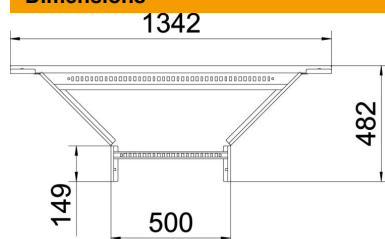

## Mounting/branch piece 60 A4

Item number: 6225900

Mounting/branch with welded rung for use in the cable ladder types with a side height of 60 mm.  
Connectors should be ordered separately and in the appropriate quantity.

### Master data

Item number	6225900
Type	LAA 650 R3 A4
Description 1	Add-on tee
Description 2	for cable ladder
Manufacturer	OBO
Dimension	60x500
Material	Stainless steel
Surface	Bright, treated
Surface standard	
Smallest sales unit	1
Unit of quantity	Piece
Weight	371 kg
Weight unit	kg/100 pc.

### Dimensions

Width	500 mm
Height	60 mm
Dimension B	500 mm

### Technical data

Version of the rungs	Profile perforated
Side rail version	Flat profile
Connector version	Without connectors
Maintain electrical functions	no
Rustproof steel, pickled	no
Wide-span version	no
Rail thickness	1.5 mm