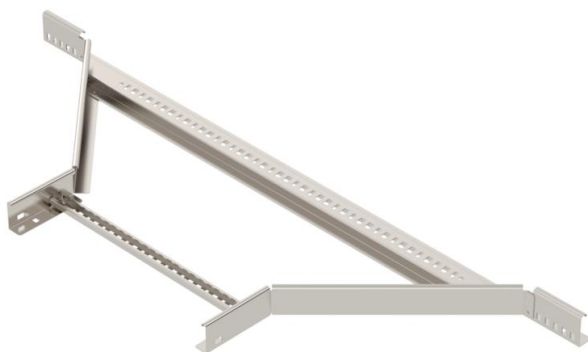

## Mounting/branch piece 60 A4

Item number: 6225900

Mounting/branch with welded rung for use in the cable ladder types with a side height of 60 mm.  
Connectors should be ordered separately and in the appropriate quantity.

**A4** Stainless steel

**2B** Bright, treated

### Master data

Item number	6225900
Type	LAA 650 R3 A4
Description 1	Add-on tee
Description 2	for cable ladder
Manufacturer	OBO
Dimension	60x500
Material	Stainless steel
Surface	Bright, treated
Surface standard	
Smallest sales unit	1
Unit of quantity	Piece
Weight	371 kg
Weight unit	kg/100 pc.

### Dimensions

Width	500 mm
Height	60 mm
Dimension B	500 mm