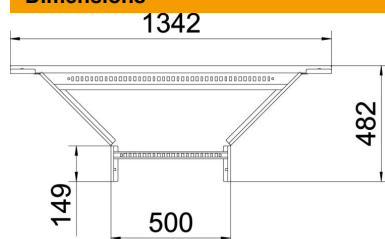

Technical data sheet

Add-on tee 60 FS

Item number: 6225856

Mounting/branch with welded rung for use in the cable ladder types with a side height of 60 mm.
Connectors should be ordered separately and in the appropriate quantity.

St Steel

FS Strip galvanized

Master data

Item number	6225856
Description 1	Add-on tee
Description 2	for cable ladder
Manufacturer	OBO
Dimension	60x500
Material	Steel
Surface	Strip galvanized
Surface standard	DIN EN 10346
Smallest sales unit	1
Unit of quantity	Piece
Weight	373 kg
Weight unit	kg/100 pc.

Technical data sheet

Add-on tee 60 FS

Item number: 6225856

Dimensions

Width	500 mm
Height	60 mm
Dimension B	500 mm
Dimension R	300 mm

Technical data

Version of the rungs	Profile perforated
Side rail version	Flat profile
Connector version	Without connectors
Maintain electrical functions	no
Rustproof steel, pickled	no
Wide-span version	no
Rail thickness	1.5 mm