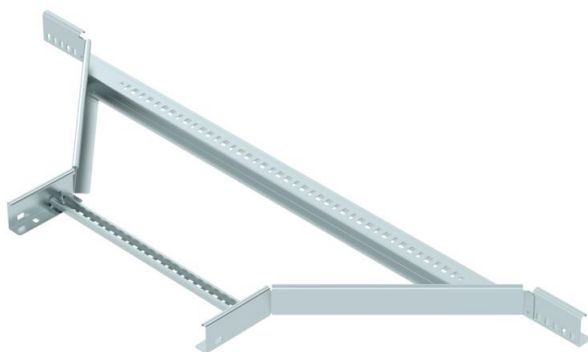

Technical data sheet

Add-on tee 60 FS

Item number: 6225856

Mounting/branch with welded rung for use in the cable ladder types with a side height of 60 mm.
Connectors should be ordered separately and in the appropriate quantity.

St Steel

FS Strip galvanized

Master data

Item number	6225856
Description 1	Add-on tee
Description 2	for cable ladder
Manufacturer	OBO
Dimension	60x500
Material	Steel
Surface	Strip galvanized
Surface standard	DIN EN 10346
Smallest sales unit	1
Unit of quantity	Piece
Weight	373 kg
Weight unit	kg/100 pc.

Technical data sheet

Add-on tee 60 FS

Item number: 6225856

Dimensions

Width	500 mm
Height	60 mm
Dimension B	500 mm
Dimension R	300 mm

Technical data

Version of the rungs	Profile perforated
Side rail version	Flat profile
Connector version	Without connectors
Maintain electrical functions	no
Rustproof steel, pickled	no
Wide-span version	no
Rail thickness	1.5 mm