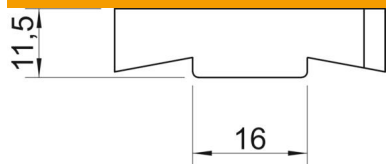

Technical data sheet

Slide nut ZL

Item number: 1147118

Slide nut for use with MS4022 profile rail.

St Steel

ZL Zinc slat

Master data

Item number	1147118
Type	MS40SN M12 ZL
Description 1	Slide nut
Description 2	for profile rail MS4022
Manufacturer	OBO
Dimension	M12
Material	Steel
Surface	Zinc slat
Surface standard	
Smallest sales unit	50
Unit of quantity	Piece
Weight	3.16 kg
Weight unit	kg/100 pc.

Technical data sheet

Slide nut ZL

Item number: 1147118

Dimensions

Length	35 mm
Width	17 mm
Height	11.5 mm
Dimension B	17 mm
Dimension H	11.5 mm
Dimension L	30 mm

Technical data

Thread	M12
Thread metric	12
With spring	no