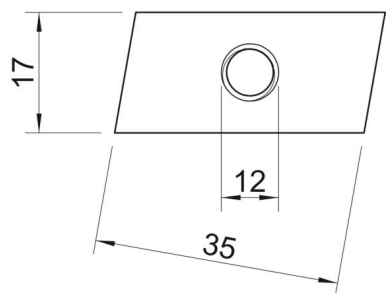

Technical data sheet

Slide nut ZL

Item number: 1147118

Slide nut for use with MS4022 profile rail.

St Steel

ZL Zinc slat

Master data

Item number	1147118
Type	MS40SN M12 ZL
Description 1	Slide nut
Description 2	for profile rail MS4022
Manufacturer	OBO
Dimension	M12
Material	Steel
Surface	Zinc slat
Surface standard	
Smallest sales unit	50
Unit of quantity	Piece
Weight	3.16 kg
Weight unit	kg/100 pc.

Technical data sheet

Slide nut ZL

Item number: 1147118

Dimensions

Length	35 mm
Width	17 mm
Height	11.5 mm
Dimension B	17 mm
Dimension H	11.5 mm
Dimension L	30 mm

Technical data

Thread	M12
Thread metric	12
With spring	no