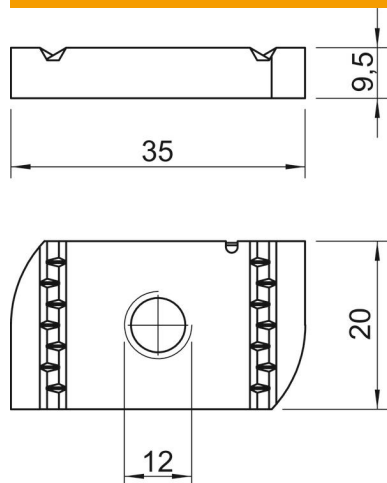

Technical data sheet

Slide nut ZL

Item number: 1147218

Slide nut for use with MS4121 und MS4141 profile rails

St Steel

ZL Zinc slat

Master data

Item number	1147218
Type	MS41SN M12 ZL
Description 1	Slide nut
Description 2	for profile rail MS4121/4141
Manufacturer	OBO
Dimension	M12
Material	Steel
Surface	Zinc slat
Surface standard	
Smallest sales unit	50
Unit of quantity	Piece
Weight	3.3 kg
Weight unit	kg/100 pc.

Technical data sheet

Slide nut ZL

Item number: 1147218

Dimensions

Length	35 mm
Width	20 mm
Height	9.5 mm

Technical data

Thread	M12
Thread metric	12
With spring	no