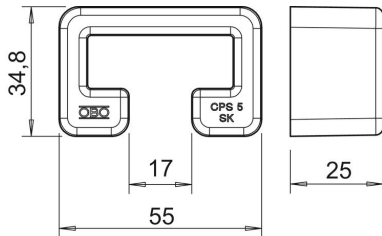

# Technical data sheet

End cap MS5030

Item number: 1124563

End caps for profile rail, type MS5030.

**PE** Polyethylene

## Master data

Item number	1124563
Type	MS5030 SK
Description 1	Protective cap
Description 2	for profile rail MS5030
Manufacturer	OBO
Dimension	55x25mm
Colour	Pastel orange; RAL 2003
Material	Polyethylene
Smallest sales unit	25
Unit of quantity	Piece
Weight	1.147 kg
Weight unit	kg/100 pc.

# Technical data sheet

End cap MS5030

Item number: 1124563

## Dimensions

Length	34.8 mm
Width	55 mm