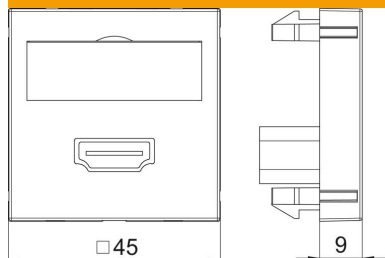

## Master data

Item number	6104832
Type	MTG-HD F AL1
Description 1	Multimedia support, HDMI
Description 2	with cable, socket-socket
Manufacturer	OBO
Dimension	45x45mm
Colour	Aluminium painted
Material	Polycarbonate
Smallest sales unit	1
Unit of quantity	Piece
Weight	6 kg
Weight unit	kg/100 pc.

## Dimensions

Width	45 mm
Height	45 mm