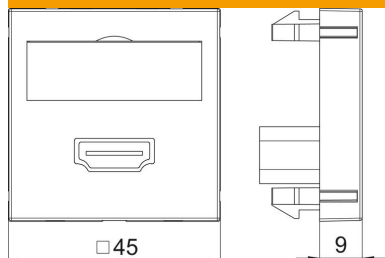

## Master data

Item number	6104826
Type	MTG-HD F RW1
Description 1	Multimedia support, HDMI
Description 2	with cable, socket-socket
Manufacturer	OBO
Dimension	45x45mm
Colour	Pure white; RAL 9010
Material	Polycarbonate
Smallest sales unit	1
Unit of quantity	Piece
Weight	6 kg
Weight unit	kg/100 pc.

## Dimensions

Width	45 mm
Height	45 mm