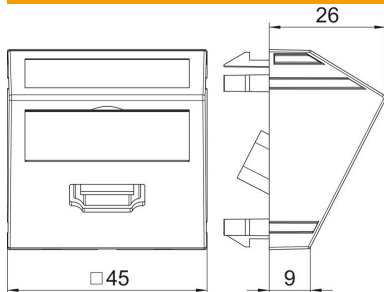

Technical data sheet

HDMI connection, 1 module, slanting outlet, with connection cable

Item number: 6104844

Multimedia support with one HDMI connection socket, slanting cable outlet, with labelling panel, short HDMI connection cable, socket-socket version. Support plate with locking fastening, suitable for horizontal and vertical installation in the system environment.

PC Polycarbonate

Master data

Item number	6104844
Type	MTS-HD F AL1
Description 1	Multimedia support, HDMI
Description 2	with cable, socket-socket
Manufacturer	OBO
Dimension	45x45mm
Colour	Aluminium painted
Material	Polycarbonate
Smallest sales unit	1
Unit of quantity	Piece
Weight	6.2 kg
Weight unit	kg/100 pc.

Technical data sheet

HDMI connection, 1 module, slanting outlet, with connection cable

Item number: 6104844

Dimensions

Width	45 mm
Height	45 mm

Technical data

Number of units	1
Surface version	Matt
Fastening type	Lock
Labelling panel	With labelling panel
Halogen-free	yes
Hinged cover	no
Lamp-wire connector	no
With printed label	no
With dust protection	no
Protection rating	IP20
Depth	26 mm
Support ring	no
Transparent	no
Use	HDMI
Strain relief option	no
Combination	Basic element with central cover plate