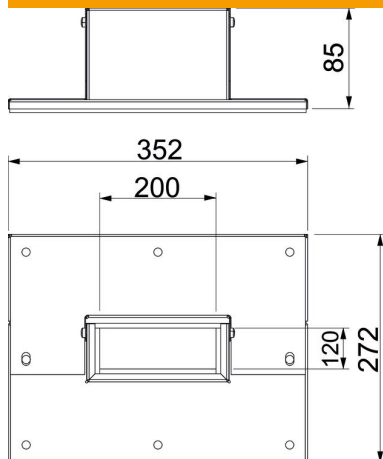

Technical data sheet

Wall connection collar, 3- and 4-sided, duct height 120 mm,
FS

Item number: 7218130

Wall connection collar, 4-sided, with integrated seal for PYROLINE® Rapid PLM installation duct. For mounting in the area of wall and ceiling connections as well as wall penetrations. Can also be used as 3-sided wall connection collar for direct wall or ceiling mounting of the duct.

CE

St Steel

FS Strip galvanized

Master data

Item number	7218130
Type	PLM WC 1220 FS
Description 1	Wall connection collar
Description 2	3- and 4-sided
Manufacturer	OBO
Dimension	85x253x273
Material	Steel
Surface	Strip galvanized
Surface standard	DIN EN 10346
Smallest sales unit	1
Unit of quantity	Piece
Weight	94.6 kg
Weight unit	kg/100 pc.

Technical data sheet

Wall connection collar, 3- and 4-sided, duct height 120 mm,
FS

Item number: 7218130

Dimensions

Dimension B	352 mm
Dimension b	200 mm
Dimension D	272 mm
Dimension d	120 mm

Technical data