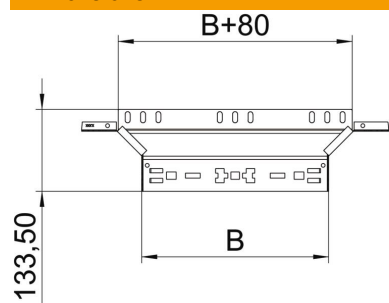

### Master data

Item number	6041240
Description 1	Add-on tee
Description 2	with quick connector
Manufacturer	OBO
Dimension	60x500
Material	Steel
Surface	Strip galvanized
Surface standard	DIN EN 10346
Smallest sales unit	1
Unit of quantity	Piece
Weight	89.3 kg
Weight unit	kg/100 pc.

### Dimensions

Width	500 mm
Width	20 in
Height	60 mm
Height	2 in
Plate thickness	1.25 mm
Dimension B	500 mm

### Technical data

Bend (angle)	90°
Departing width	500 mm
Connector version	Integrated connector
Maintain electrical functions	no
Material thickness, floor plate	1.25 mm
NATO hole pattern	no
Change of direction	Horizontal
Rustproof steel, pickled	no
Wide-span version	no
Type of connector, cable support system	Click fastening