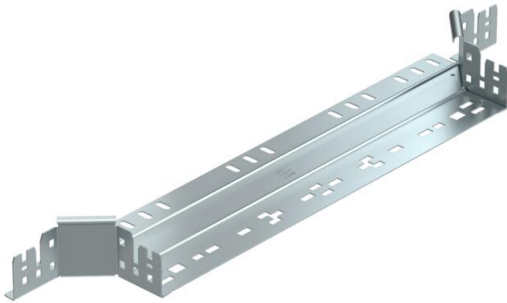

## Magic add-on tee 60 FS

Item number: 6041240

Magic add-on tee with quick connector system. For all cable tray types of 60 mm side height.

**St** Steel

**FS** Strip galvanized

### Master data

Item number	6041240
Description 1	Add-on tee
Description 2	with quick connector
Manufacturer	OBO
Dimension	60x500
Material	Steel
Surface	Strip galvanized
Surface standard	DIN EN 10346
Smallest sales unit	1
Unit of quantity	Piece
Weight	89.3 kg
Weight unit	kg/100 pc.

### Dimensions

Width	500 mm
Width	20 in
Height	60 mm
Height	2 in
Plate thickness	1.25 mm
Dimension B	500 mm

### Technical data

Bend (angle)	90°
Departing width	500 mm
Connector version	Integrated connector
Maintain electrical functions	no
Material thickness, floor plate	1.25 mm
NATO hole pattern	no
Change of direction	Horizontal
Rustproof steel, pickled	no
Wide-span version	no
Type of connector, cable support system	Click fastening