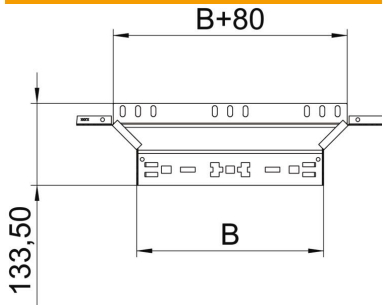

Technical data sheet

Magic add-on tee 60 FS

Item number: 6041242

Magic add-on tee with quick connector system. For all cable tray types of 60 mm side height.

St Steel

FS Strip galvanized

Master data

Item number	6041242
Description 1	Add-on tee
Description 2	with quick connector
Manufacturer	OBO
Dimension	60x600
Material	Steel
Surface	Strip galvanized
Surface standard	DIN EN 10346
Smallest sales unit	1
Unit of quantity	Piece
Weight	102.7 kg
Weight unit	kg/100 pc.

Technical data sheet

Magic add-on tee 60 FS

Item number: 6041242

Dimensions

Width	600 mm
Width	24 in
Height	60 mm
Height	2 in
Plate thickness	1.25 mm
Dimension B	600 mm

Technical data

Bend (angle)	90°
Departing width	600 mm
Connector version	Integrated connector
Maintain electrical functions	no
Material thickness, floor plate	1.25 mm
NATO hole pattern	no
Change of direction	Horizontal
Rustproof steel, pickled	no
Wide-span version	no
Type of connector, cable support system	Click fastening