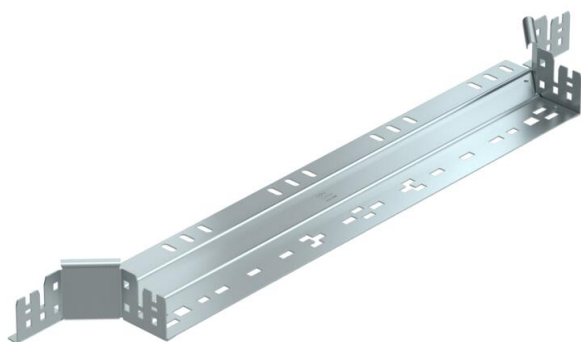

Technical data sheet

Magic add-on tee 60 FS

Item number: 6041242

Magic add-on tee with quick connector system. For all cable tray types of 60 mm side height.

St Steel

FS Strip galvanized

Master data

Item number	6041242
Description 1	Add-on tee
Description 2	with quick connector
Manufacturer	OBO
Dimension	60x600
Material	Steel
Surface	Strip galvanized
Surface standard	DIN EN 10346
Smallest sales unit	1
Unit of quantity	Piece
Weight	102.7 kg
Weight unit	kg/100 pc.

Technical data sheet

Magic add-on tee 60 FS

Item number: 6041242

Dimensions

Width	600 mm
Width	24 in
Height	60 mm
Height	2 in
Plate thickness	1.25 mm
Dimension B	600 mm

Technical data

Bend (angle)	90°
Departing width	600 mm
Connector version	Integrated connector
Maintain electrical functions	no
Material thickness, floor plate	1.25 mm
NATO hole pattern	no
Change of direction	Horizontal
Rustproof steel, pickled	no
Wide-span version	no
Type of connector, cable support system	Click fastening