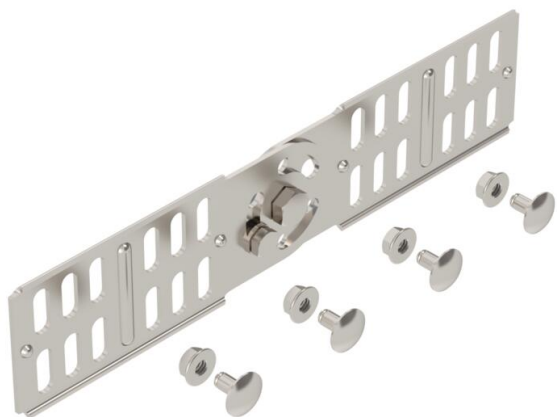

Technical data sheet

Adjustable connector 60 A4

Item number: 7082265

Adjustable connector for cable trays with a side height of 60 mm.
Including appropriate fastening material.

- A4** Stainless steel
- 2B** Bright, treated

Master data

Item number	7082265
Type	RGV 60 A4
Description 1	Adjustable connector
Description 2	with large washer
Manufacturer	OBO
Dimension	60x260
Material	Stainless steel
Surface	Bright, treated
Surface standard	
Smallest sales unit	10
Unit of quantity	Piece
Weight	25.1 kg
Weight unit	kg/100 pc.

Dimensions

Dimension	210 x 56,5 x 1,5
Length	254 mm
Width	16 mm
Height	60 mm
Height	2 in
Plate thickness	1.5 mm

Technical data sheet

Adjustable connector 60 A4

Item number: 7082265

Technical data

Version for	Straight connector
Maintain electrical functions	no
Suitable for mesh cable tray	no
Suitable for cable ladder	no
Suitable for cable tray	yes
Suitable for cable tray system height	60 mm
Adjustable connector, horizontal	no
Articulated connector, vertical	yes
Connection type	Screw connector