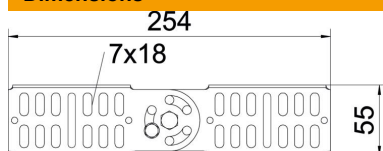

Technical data sheet

Adjustable connector 60 A4

Item number: 7082265

Adjustable connector for cable trays with a side height of 60 mm.
Including appropriate fastening material.

- A4** Stainless steel
- 2B** Bright, treated

Master data

Item number	7082265
Type	RGV 60 A4
Description 1	Adjustable connector
Description 2	with large washer
Manufacturer	OBO
Dimension	60x260
Material	Stainless steel
Surface	Bright, treated
Surface standard	
Smallest sales unit	10
Unit of quantity	Piece
Weight	25.1 kg
Weight unit	kg/100 pc.

Dimensions

Dimension	210 x 56,5 x 1,5
Length	254 mm
Width	16 mm
Height	60 mm
Height	2 in
Plate thickness	1.5 mm

Technical data sheet

Adjustable connector 60 A4

Item number: 7082265

Technical data

Version for	Straight connector
Maintain electrical functions	no
Suitable for mesh cable tray	no
Suitable for cable ladder	no
Suitable for cable tray	yes
Suitable for cable tray system height	60 mm
Adjustable connector, horizontal	no
Articulated connector, vertical	yes
Connection type	Screw connector