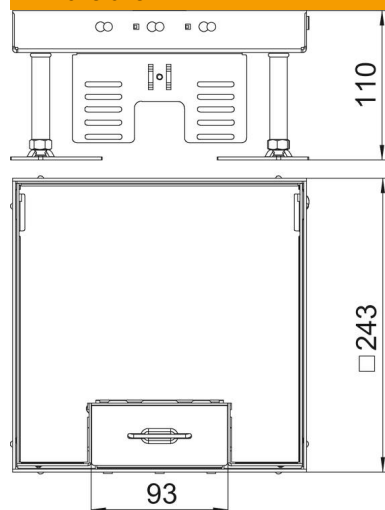

## Height-adjustable cassette with cord outlet, RКСN, brass

Item number: 7409214

Height-adjustable cassette of nominal size 9 with cord outlet, for the installation of accessories in dry-cleaned floors indoors.  
For the installation of 3 UT4 universal supports for 9 individual installation devices with support ring/support clamp or 6 Modul 45® devices.

### Master data

Item number	7409214
Type	RКСN2 9 MS 25
Description 1	Square cassette
Description 2	with cord outlet
Manufacturer	OBO
Dimension	243x243mm
Material	Brass
Smallest sales unit	1
Unit of quantity	Piece
Weight	619 kg
Weight unit	kg/100 pc.

### Dimensions

Length	243 mm
Width	243 mm
Dimension h	110 mm

### Technical data

Number of installable devices	12
Number of mounting boxes	3
Number of cable outlets	1
Version for	Square
Cable outlet version	Swivellable cord outlet
Floor care	Dry
Decouplable	no
Floor height, max.	155 mm
Floor height, min.	110 mm
Suitable for raised floor installation	yes
Suitable for cavity floor installation	yes
Suitable for underfloor box	250/350
Device support to accept mounting boxes	yes
Length of installation dimensions	244 mm
Nominal size	350 mm
Nominal size for device installation units	9
Height-adjustment range, max.	155 mm
Height-adjustment range, min.	110 mm
Protection rating (IP) when used	IP20
Protection rating (IP) when unused	IP40
Protection rating IK code	IK10
Heavy-duty version	no
Installation system type	UT4
Vertical load, large area	to 10,000 N
Vertical load, small area	to 3,000 N
Approvals	VDE
Floor covering thickness	25 mm