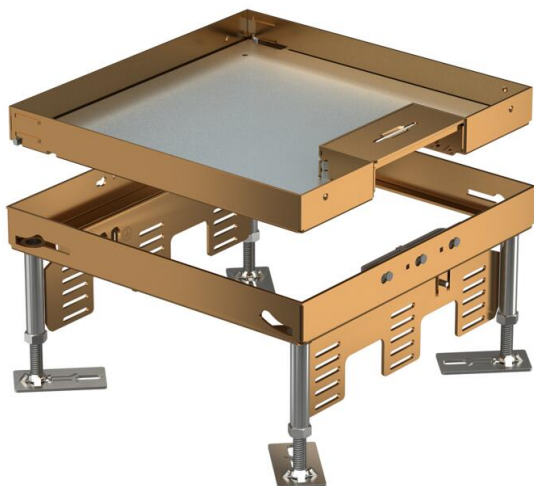

## Height-adjustable cassette with cord outlet, RКСN, brass

Item number: 7409214

Height-adjustable cassette of nominal size 9 with cord outlet, for the installation of accessories in dry-cleaned floors indoors.  
For the installation of 3 UT4 universal supports for 9 individual installation devices with support ring/support clamp or 6 Modul 45® devices.

### Master data

Item number	7409214
Type	RКСN2 9 MS 25
Description 1	Square cassette
Description 2	with cord outlet
Manufacturer	OBO
Dimension	243x243mm
Material	Brass
Smallest sales unit	1
Unit of quantity	Piece
Weight	619 kg
Weight unit	kg/100 pc.

## Height-adjustable cassette with cord outlet, RKSN, brass

Item number: 7409214

### Dimensions

Length	243 mm
Width	243 mm
Dimension h	110 mm