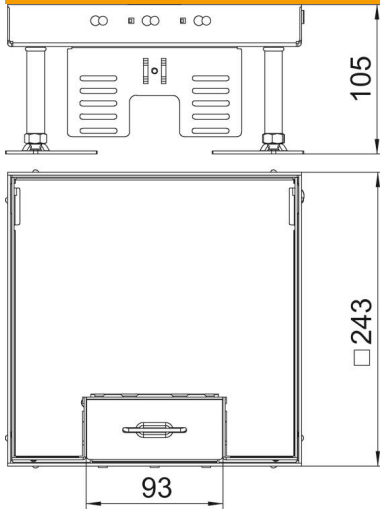

# Technical data sheet

Height-adjustable cassette with cord outlet, RКСN, stainless steel

Item number: 7409218

Height-adjustable cassette of nominal size 9 with cord outlet for installation of accessories in dry-care floors for indoor use .  
For the installation of 3 UT4 universal supports for 9 individual installation devices with support ring/support clamp or 12 Modul 45® devices.

## Master data

Item number	7409218
Type	RКСN2 9 VS 20
Description 1	Square cassette
Description 2	with cord outlet
Manufacturer	OBO
Dimension	243x243mm
Material	Stainless steel
Smallest sales unit	1
Unit of quantity	Piece
Weight	430 kg
Weight unit	kg/100 pc.

## Dimensions

Length	243 mm
Width	243 mm
Dimension h	105 mm

## Technical data

Number of installable devices	12
Number of mounting boxes	3
Number of cable outlets	1
Version for	Square
Cable outlet version	Swivellable cord outlet
Floor care	Dry
Decouplable	no
Floor height, max.	150 mm
Floor height, min.	105 mm
Suitable for raised floor installation	yes
Suitable for cavity floor installation	yes
Suitable for	Underfloor socket structure
Suitable for underfloor box	250/350
Device support to accept mounting boxes	yes
Length of installation dimensions	244 mm
Nominal size	350 mm
Nominal size for device installation units	9
Height-adjustment range, max.	150 mm
Height-adjustment range, min.	105 mm
Protection rating (IP) when used	IP20
Protection rating (IP) when unused	IP40
Protection rating IK code	IK10
Heavy-duty version	no
Installation system type	UT4
Vertical load, large area	to 15,000 N
Vertical load, small area	to 3,000 N
Approvals	VDE