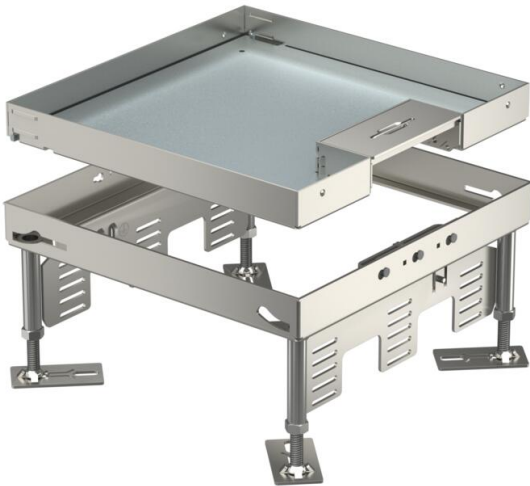

# Technical data sheet

Height-adjustable cassette with cord outlet, RКСN, stainless steel

Item number: 7409218

Height-adjustable cassette of nominal size 9 with cord outlet for installation of accessories in dry-care floors for indoor use .  
For the installation of 3 UT4 universal supports for 9 individual installation devices with support ring/support clamp or 12 Modul 45® devices.

## Master data

Item number	7409218
Type	RКСN2 9 VS 20
Description 1	Square cassette
Description 2	with cord outlet
Manufacturer	OBO
Dimension	243x243mm
Material	Stainless steel
Smallest sales unit	1
Unit of quantity	Piece
Weight	430 kg
Weight unit	kg/100 pc.

# Technical data sheet

Height-adjustable cassette with cord outlet, RKSN, stainless steel

Item number: 7409218

## Dimensions

Length	243 mm
Width	243 mm
Dimension h	105 mm