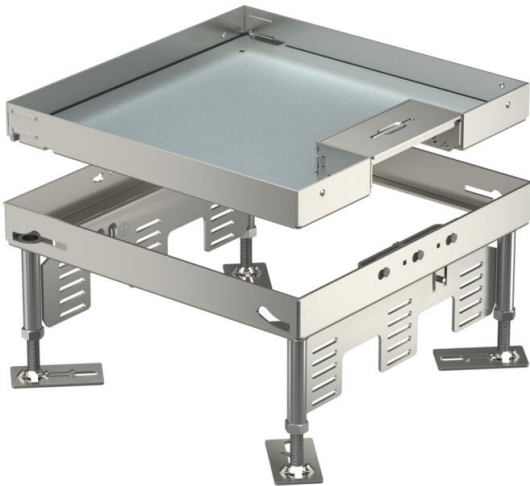

# Technical data sheet

Height-adjustable cassette with cord outlet, RКСN, stainless steel

Item number: 7409220

Height-adjustable cassette of nominal size 9 with cord outlet for installation of accessories in dry-care floors for indoor use .  
For the installation of 3 UT4 universal supports for 9 individual installation devices with support ring/support clamp or 12 Modul 45® devices.

## Master data

Item number	7409220
Type	RКСN2 9 VS 25
Description 1	Square cassette
Description 2	with cord outlet
Manufacturer	OBO
Dimension	243x243mm
Material	Stainless steel
Smallest sales unit	1
Unit of quantity	Piece
Weight	444 kg
Weight unit	kg/100 pc.

# Technical data sheet

Height-adjustable cassette with cord outlet, RКСN, stainless steel

Item number: 7409220

## Dimensions

Length	243 mm
Width	243 mm
Dimension h	110 mm