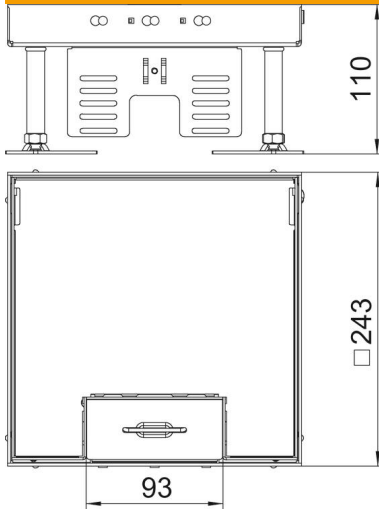

# Technical data sheet

Height-adjustable cassette with cord outlet, RКСN, stainless steel

Item number: 7409220

Height-adjustable cassette of nominal size 9 with cord outlet for installation of accessories in dry-care floors for indoor use .  
For the installation of 3 UT4 universal supports for 9 individual installation devices with support ring/support clamp or 12 Modul 45® devices.

## Master data

Item number	7409220
Type	RКСN2 9 VS 25
Description 1	Square cassette
Description 2	with cord outlet
Manufacturer	OBO
Dimension	243x243mm
Material	Stainless steel
Smallest sales unit	1
Unit of quantity	Piece
Weight	444 kg
Weight unit	kg/100 pc.

## Dimensions

Length	243 mm
Width	243 mm
Dimension h	110 mm

## Technical data

Number of installable devices	12
Number of mounting boxes	3
Number of cable outlets	1
Version for	Square
Cable outlet version	Swivellable cord outlet
Floor care	Dry
Decouplable	no
Floor height, max.	155 mm
Floor height, min.	110 mm
Suitable for raised floor installation	yes
Suitable for cavity floor installation	yes
Suitable for	Underfloor socket structure
Suitable for underfloor box	250/350
Device support to accept mounting boxes	yes
Length of installation dimensions	244 mm
Nominal size	350 mm
Nominal size for device installation units	9
Height-adjustment range, max.	155 mm
Height-adjustment range, min.	110 mm
Protection rating (IP) when used	IP20
Protection rating (IP) when unused	IP40
Protection rating IK code	IK10
Heavy-duty version	no
Installation system type	UT4
Vertical load, large area	to 15,000 N
Vertical load, small area	to 3,000 N
Approvals	VDE