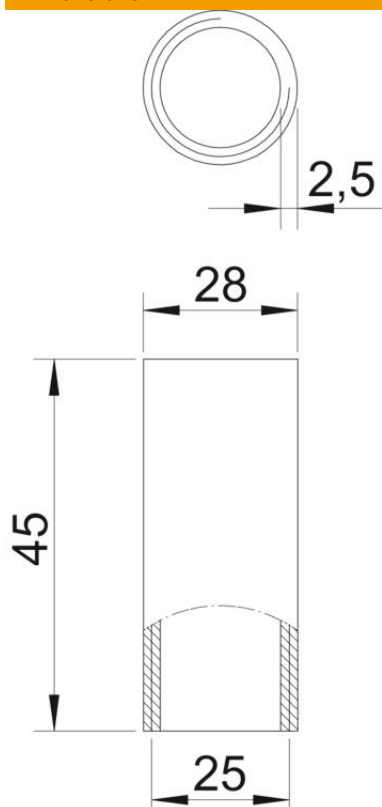

Technical data sheet

Aluminium sleeve, with thread

Item number: 2046054

Accessory part: coupling with thread according to EN 60423 to connect electrical installation pipes and 90° bends.

Alu Aluminium

Master data

Item number	2046054
Type	SVM25W ALU
Description 1	Aluminium connection coupler
Description 2	with thread
Manufacturer	OBO
Dimension	M25x1,5
Material	Aluminium
Smallest sales unit	50
Unit of quantity	Piece
Weight	2.43 kg
Weight unit	kg/100 pc.

Technical data sheet

Aluminium sleeve, with thread

Item number: 2046054

Dimensions

Length	45 mm
Dimension D	28 mm
Dimension d	25 mm
Dimension L	45 mm
Dimension m (mm)	M25
Dimension t	2.5 mm

Technical data

Version for for pipe diameter	Thread 25 mm
Thread	M25x1,5
Size	25
Halogen-free	no
With inspection opening and lid	no
Brushed surface	no
Polished surface	no
Permitted temperature range, max.	250 °C
Permitted temperature range, min.	-45 °C
Two-part	no