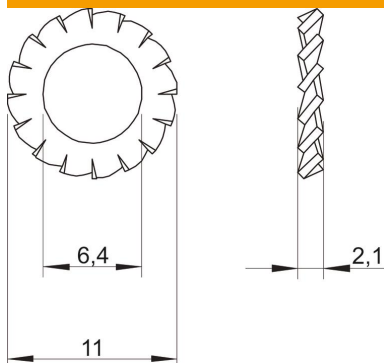

Technical data sheet

Serrated washer DIN 6798 A4

Item number: 3404372

Serrated washer to DIN 6798, shape A.

CE

A4 Stainless steel

2B Bright, treated

Master data

Item number	3404372
Type	SWS M6 A4
Description 1	Serrated washer
Manufacturer	OBO
Dimension	M6
Material	Stainless steel
Surface	Bright, treated
Surface standard	
Smallest sales unit	100
Unit of quantity	Piece
Weight	0.036 kg
Weight unit	kg/100 pc.

Dimensions

Height	2.1 mm
Dimension d	6.4 mm
Dimension d max.	11 mm
Dimension d min.	11 mm
Dimension h	2.1 mm

Technical data sheet

Serrated washer DIN 6798 A4

Item number: 3404372

Technical data

Thread	M6
Inner diameter	6.4 mm
Lock washer version	Open external gearing