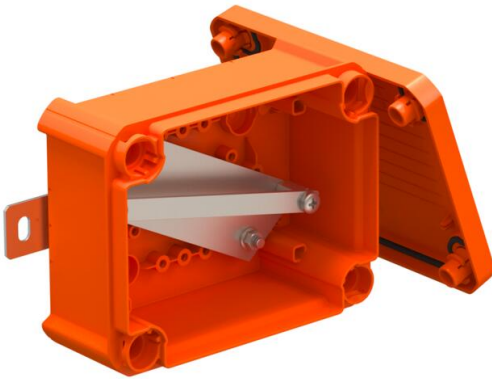

Technical data sheet

Closed FireBox T100, empty

Item number: 7205780

Unequipped, closed connection or junction box for free termination with ceramic terminals and cable glands. Dimension A states the available support rail length for the wiring terminals. Sufficiently large wiring compartment through diagonally arranged support rail. Fastening on easily accessible external flaps made of stainless steel. Approved for cable systems that maintain the electrical function according to DIN 4102 Part 12 with the classes E30, E60 and E90.

E30 E60 E90 IP 66

PP Polypropylene

Master data

Item number	7205780
Type	T100E 0VA
Description 1	Junction box
Description 2	for function maintenance
Manufacturer	OBO
Dimension	150x116x67
Colour	Pastel orange; RAL 2003
Material	Polypropylene
Smallest sales unit	1
Unit of quantity	Piece
Weight	33.89 kg
Weight unit	kg/100 pc.

Technical data sheet

Closed FireBox T100, empty

Item number: 7205780

Dimensions

Length	150 mm
Width	116 mm
Height	67 mm
Dimension A	101 mm
Dimension B	116 mm
Dimension H	67 mm
Dimension L	150 mm
Dimension L1	162 mm
Dimension L2	182 mm

Technical data

Equipment	Support rail
Cover	Not transparent
Cover fastening	Screwed
Entry from rear	no
Maintain electrical functions	E 90
Halogen-free	yes
Clear internal dimensions	136x102x57 mm
With screening	no
with lid	yes
Nominal cross-section, max.	6 mm ²
Nominal cross-section, min.	0.5 mm ²
Sealable	no
Protection rating	IP66