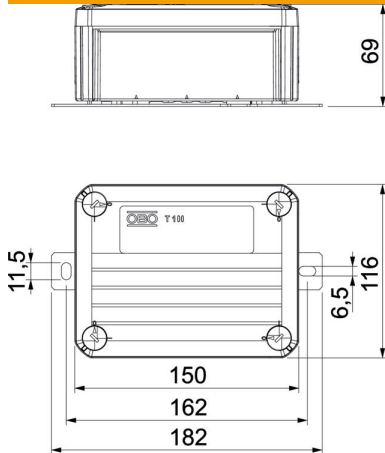

Technical data sheet

Closed FireBox T100, empty

Item number: 7205780

Unequipped, closed connection or junction box for free termination with ceramic terminals and cable glands. Dimension A states the available support rail length for the wiring terminals. Sufficiently large wiring compartment through diagonally arranged support rail. Fastening on easily accessible external flaps made of stainless steel. Approved for cable systems that maintain the electrical function according to DIN 4102 Part 12 with the classes E30, E60 and E90.

E30 E60 E90 IP 66

PP Polypropylene

Master data

Item number	7205780
Type	T100E 0VA
Description 1	Junction box
Description 2	for function maintenance
Manufacturer	OBO
Dimension	150x116x67
Colour	Pastel orange; RAL 2003
Material	Polypropylene
Smallest sales unit	1
Unit of quantity	Piece
Weight	33.89 kg
Weight unit	kg/100 pc.

Technical data sheet

Closed FireBox T100, empty

Item number: 7205780

Dimensions

Length	150 mm
Width	116 mm
Height	67 mm
Dimension A	101 mm
Dimension B	116 mm
Dimension H	67 mm
Dimension L	150 mm
Dimension L1	162 mm
Dimension L2	182 mm

Technical data

Equipment	Support rail
Cover	Not transparent
Cover fastening	Screwed
Entry from rear	no
Maintain electrical functions	E 90
Halogen-free	yes
Clear internal dimensions	136x102x57 mm
With screening	no
with lid	yes
Nominal cross-section, max.	6 mm ²
Nominal cross-section, min.	0.5 mm ²
Sealable	no
Protection rating	IP66