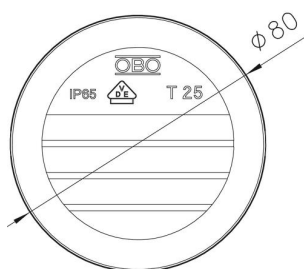

### Master data

Item number	2007509
Type	T 25 RW
Description 1	Junction box
Description 2	with entries
Manufacturer	OBO
Dimension	Ø80x51
Colour	Pure white; RAL 9010
Material	Polypropylene
Smallest sales unit	5
Unit of quantity	Piece
Weight	4.19 kg
Weight unit	kg/100 pc.

### Dimensions

Height	51 mm
--------	-------

### Technical data

Expandable	yes
No. of entries	4
Type of insertion...	Plug-in seal
Type of entry	Cable
Type of housing penetration	Cuttable stepped membrane
Measured insulation voltage $V_i$	500 V
Cover	Not transparent
Cover fastening	Locking
Entry from rear	yes
Entries	4 x M25
Explosion-tested version	no
Flame-resistant	acc. to VDE 0471/DIN 695 Part 2-1, test temperature 650°C
Shape	Round
Maintain electrical functions	Without
For Ex zone	Without
For Ex zone gas	Without
For Ex zone dust	Without
Fibre-glass reinforced	no
Halogen-free	yes
Clear internal dimensions	Ø63x45 mm
With screening	no
with lid	yes
Mounting type	Wall/ceiling mounting
Nominal cross-section, min.	2.5 mm <sup>2</sup>
Nominal voltage	500 V
Sealable	no
Protection rating	IP65
Protection rating IK code	IK07.
Permitted temperature range, max.	60 °C
Permitted temperature range, min.	-5 °C
Weatherproof	no