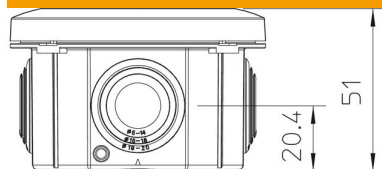

### Master data

Item number	2007509
Type	T 25 RW
Description 1	Junction box
Description 2	with entries
Manufacturer	OBO
Dimension	Ø80x51
Colour	Pure white; RAL 9010
Material	Polypropylene
Smallest sales unit	5
Unit of quantity	Piece
Weight	4.19 kg
Weight unit	kg/100 pc.

### Dimensions

Height	51 mm
--------	-------