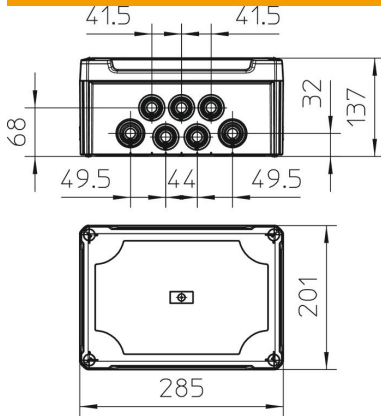

With hat profile rail.

Junction box according to DIN EN 60670. Flame-resistant to DIN EN 60695/2/11, test temperature 650 °C. Impact resistance IK05 according to DIN EN 50102. Clear internal dimensions: 267x182x127 mm

PP/PC Polypropylene / polycarbonate

Master data

Item number	2007718
Type	T 350 HD LGR
Description 1	Junction box
Description 2	with raised cover
Manufacturer	OBO
Dimension	285x201x139
Colour	Light grey; RAL 7035
Material	Polypropylene / polycarbonate
Smallest sales unit	1
Unit of quantity	Piece
Weight	72.76 kg
Weight unit	kg/100 pc.

Technical data sheet

Junction box T350, plug-in seal, elevated cover

Item number: 2007718

Dimensions

Length	285 mm
Width	201 mm
Height	137 mm

Technical data

Expandable	yes
No. of entries	24
Type of insertion...	Plug-in seal
Type of entry	Cable
Type of housing penetration	Miscellaneous
Measured insulation voltage V_i	500 V
Equipment	Without
Cover	Not transparent
Cover fastening	Screwed
Entry from rear	yes
Entries	16xM328xM40
Explosion-tested version	no
Flame-resistant	acc. to VDE 0471/DIN 695 Part 2-1, test temperature 650°C
Shape	Rectangular
Maintain electrical functions	Without
For Ex zone	Without
For Ex zone gas	Without
For Ex zone dust	Without
Fibre-glass reinforced	yes
Halogen-free	yes
Clear internal dimensions	267x182x127 mm
With screening	no
with lid	yes
Mounting type	Wall/ceiling mounting
Nominal voltage	500 V
Sealable	yes
Protection rating	IP66
Protection rating IK code	IK05
Permitted temperature range, max.	60 °C
Permitted temperature range, min.	-5 °C
Weatherproof	yes