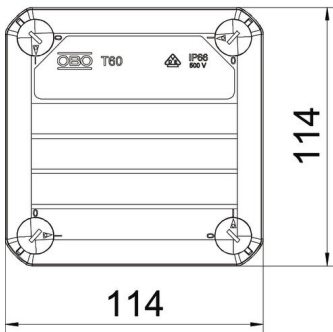

Junction box according to DIN EN 60670. Flame-resistant to DIN EN 60695/2/11, test temperature 650 °C. Impact resistance IK07 according to DIN EN 50102.

PP Polypropylene

Master data

Item number	2007638
Type	T 60 RO-LGR
Description 1	Junction box
Description 2	with entries, red cover
Manufacturer	OBO
Dimension	114x114x57
Colour	Grey / red
Material	Polypropylene
Smallest sales unit	5
Unit of quantity	Piece
Weight	12.3 kg
Weight unit	kg/100 pc.

Technical data sheet

Junction box T 60, plug-in seal

Item number: 2007638

Dimensions

Length	114 mm
Width	114 mm
Height	57 mm

Technical data

Expandable	yes
No. of entries	7
Type of insertion...	Plug-in seal
Type of entry	Cable
Type of housing penetration	Cuttable stepped membrane
Measured insulation voltage V_i	500 V
Equipment	Without
Cover	Not transparent
Cover fastening	Screwed
Entry from rear	yes
Entries	7 x M25
Explosion-tested version	no
Flame-resistant	acc. to VDE 0471/DIN 695 Part 2-1, test temperature 650°C
Shape	Square
Maintain electrical functions	Without
For Ex zone	Without
For Ex zone gas	Without
For Ex zone dust	Without
Fibre-glass reinforced	no
Halogen-free	yes
Clear internal dimensions	100x100x48 mm
With screening	no
with lid	yes
Mounting type	Wall/ceiling mounting
Nominal cross-section, min.	6 mm ²
Nominal voltage	500 V
Sealable	yes
Protection rating	IP66
Protection rating IK code	IK07.
Permitted temperature range, max.	60 °C

Technical data sheet

Junction box T 60, plug-in seal

Item number: 2007638

Technical data

Permitted temperature range, min.	-5 °C
Weatherproof	no