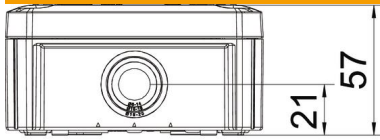

Technical data sheet

Junction box T 60, plug-in seal

Item number: 2007638

Junction box for the connection of cables and lines indoors and in protected outdoor areas. Square design with plug-in seals to the sides and knock-out entries in the bottom. Suitable for wall and ceiling mounting and on mounting panels. With the option to fasten inside and to mount via the corner domes. Cover with quick lock, sealable. Made from halogen-free and UV-resistant materials.

Junction box according to DIN EN 60670. Flame-resistant to DIN EN 60695/2/11, test temperature 650 °C. Impact resistance IK07 according to DIN EN 50102.

PP Polypropylene

Master data

Item number	2007638
Type	T 60 RO-LGR
Description 1	Junction box
Description 2	with entries, red cover
Manufacturer	OBO
Dimension	114x114x57
Colour	Grey / red
Material	Polypropylene
Smallest sales unit	5
Unit of quantity	Piece
Weight	12.3 kg
Weight unit	kg/100 pc.

Technical data sheet

Junction box T 60, plug-in seal

Item number: 2007638

Dimensions

Length	114 mm
Width	114 mm
Height	57 mm

Technical data

Expandable	yes
No. of entries	7
Type of insertion...	Plug-in seal
Type of entry	Cable
Type of housing penetration	Cuttable stepped membrane
Measured insulation voltage V_i	500 V
Equipment	Without
Cover	Not transparent
Cover fastening	Screwed
Entry from rear	yes
Entries	7 x M25
Explosion-tested version	no
Flame-resistant	acc. to VDE 0471/DIN 695 Part 2-1, test temperature 650°C
Shape	Square
Maintain electrical functions	Without
For Ex zone	Without
For Ex zone gas	Without
For Ex zone dust	Without
Fibre-glass reinforced	no
Halogen-free	yes
Clear internal dimensions	100x100x48 mm
With screening	no
with lid	yes
Mounting type	Wall/ceiling mounting
Nominal cross-section, min.	6 mm ²
Nominal voltage	500 V
Sealable	yes
Protection rating	IP66
Protection rating IK code	IK07.
Permitted temperature range, max.	60 °C