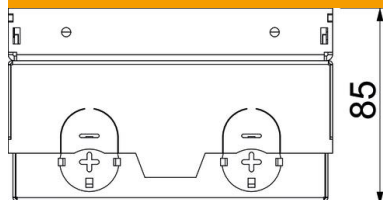

Technical data sheet

UDHOME-ONE floor socket, with floor covering recess, BS socket, brass

Item number: 7368310

Square floor socket for use in dry-care systems and screed floors in indoor areas. Installation housing with pre-marked insertion openings for pipes (M20/M25). Cover adjustable to top edge of floor covering using four height-adjustment supports. The minimum installation depth is 85 mm, the height adjustment range +20 mm. Frame and cover made of brass and visible in the floor covering. Cover with floor covering recess. The load-bearing capacity of 15 kN is only guaranteed when in an unused state. The delivery includes a switched BS socket.

 Brass

Master data

| | |
|---------------------|------------------------------|
| Item number | 7368310 |
| Type | UDHOME-ONE M15BS |
| Description 1 | Floor socket |
| Description 2 | BS socket, 15mm floor recess |
| Manufacturer | OBO |
| Dimension | 140x140x85 |
| Material | Brass |
| Smallest sales unit | 1 |
| Unit of quantity | Piece |
| Weight | 227 kg |
| Weight unit | kg/100 pc. |

Technical data sheet

UDHOME-ONE floor socket, with floor covering recess, BS socket, brass

Item number: 7368310

Dimensions

| | |
|--------|--------|
| Length | 140 mm |
| Width | 140 mm |
| Height | 85 mm |

Technical data sheet

UDHOME-ONE floor socket, with floor covering recess, BS
socket, brass

Item number: 7368310

Technical data

| | |
|---------------------------|-------------|
| Vertical load, large area | to 15,000 N |
| Vertical load, small area | to 3,000 N |
| Opening mechanism | Handle |
| Floor covering thickness | 15 mm |