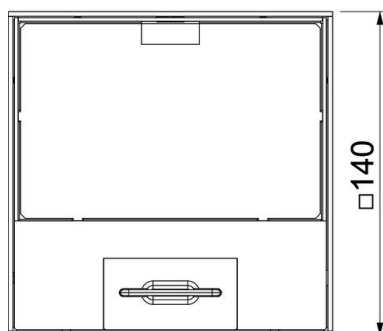

Technical data sheet

UDHOME-ONE floor socket, with floor covering recess, BS socket, brass

Item number: 7368310

Square floor socket for use in dry-care systems and screed floors in indoor areas. Installation housing with pre-marked insertion openings for pipes (M20/M25). Cover adjustable to top edge of floor covering using four height-adjustment supports. The minimum installation depth is 85 mm, the height adjustment range +20 mm. Frame and cover made of brass and visible in the floor covering. Cover with floor covering recess. The load-bearing capacity of 15 kN is only guaranteed when in an unused state. The delivery includes a switched BS socket.

 Brass

Master data

| | |
|---------------------|------------------------------|
| Item number | 7368310 |
| Type | UDHOME-ONE M15BS |
| Description 1 | Floor socket |
| Description 2 | BS socket, 15mm floor recess |
| Manufacturer | OBO |
| Dimension | 140x140x85 |
| Material | Brass |
| Smallest sales unit | 1 |
| Unit of quantity | Piece |
| Weight | 227 kg |
| Weight unit | kg/100 pc. |

Technical data sheet

UDHOME-ONE floor socket, with floor covering recess, BS socket, brass

Item number: 7368310

Dimensions

| | |
|--------|--------|
| Length | 140 mm |
| Width | 140 mm |
| Height | 85 mm |