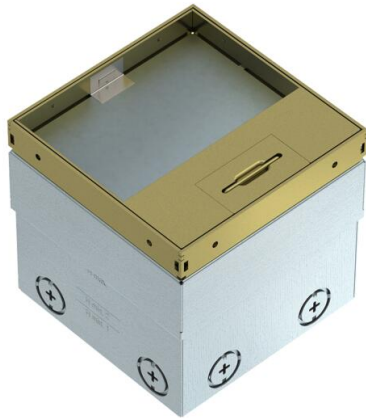

# Technical data sheet

UDHOME2 floor socket, with cord outlet, with floor covering recess, unequipped, brass

Item number: 7368346

Square floor socket for use in dry-care cavity and screed floors in indoor areas. Installation housing with pre-marked insertion openings for pipes (M20/M25). Cover adjustable to top edge of floor covering using four height-adjustment supports. The minimum installation depth is 110 mm, the height-adjustment range 25 mm. Frame and cover made of brass and visible in the floor covering. Empty housing for up to 2 Modul 45® devices in the mounting support and 2 data sockets in the optional data technology support. The load-bearing capacity of 15 kN is only guaranteed when in an unused state.

## Master data

Item number	7368346
Type	UDHOME2 GM15
Description 1	Floor socket
Description 2	unequipped
Manufacturer	OBO
Dimension	140x140x110
Material	Brass
Smallest sales unit	1
Unit of quantity	Piece
Weight	230 kg
Weight unit	kg/100 pc.

# Technical data sheet

UDHOME2 floor socket, with cord outlet, with floor covering recess, unequipped, brass

Item number: 7368346

## Dimensions

Length	140 mm
Width	140 mm
Height	110 mm