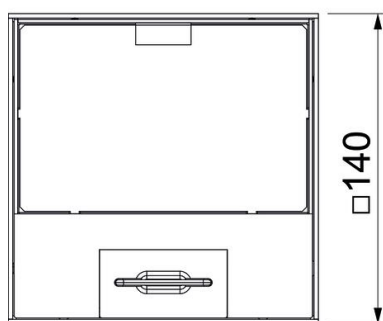

## Master data

Item number	7368346
Type	UDHOME2 GM15
Description 1	Floor socket
Description 2	unequipped
Manufacturer	OBO
Dimension	140x140x110
Material	Brass
Smallest sales unit	1
Unit of quantity	Piece
Weight	230 kg
Weight unit	kg/100 pc.

## Dimensions

Length	140 mm
Width	140 mm
Height	110 mm