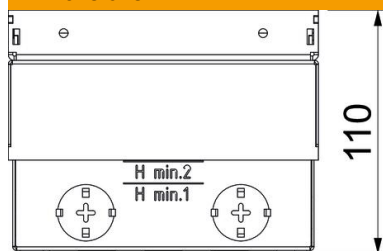

## Master data

Item number	7368346
Type	UDHOME2 GM15
Description 1	Floor socket
Description 2	unequipped
Manufacturer	OBO
Dimension	140x140x110
Material	Brass
Smallest sales unit	1
Unit of quantity	Piece
Weight	230 kg
Weight unit	kg/100 pc.

## Dimensions

Length	140 mm
Width	140 mm
Height	110 mm