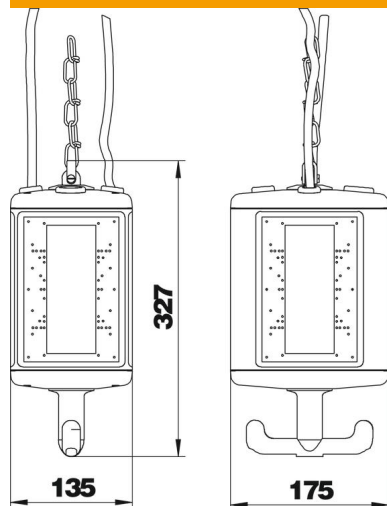

Technical data sheet

HoverCube VHF-8, empty housing

Item number: 6109822

Empty housing with suspension lug and grip hook, for the installation of electrical resources, with included partition. Without cover plates to supply workplaces in wet areas. Protection rating: IP44.

PA Polyamide

Master data

Item number	6109822
Type	VHF-8 LG
Description 1	HoverCube
Description 2	IP44, with grip, empty
Manufacturer	OBO
Dimension	175x135x327
Colour	Graphite black; RAL 9011
Material	Polyamide
Smallest sales unit	1
Unit of quantity	Piece
Weight	105 kg
Weight unit	kg/100 pc.

Technical data sheet

HoverCube VHF-8, empty housing

Item number: 6109822

Dimensions

Width	135 mm
Height	327 mm

Technical data

Number of SCHUKO sockets	0
CEE socket, 125 A	Without
CEE socket, 16 A	Without
CEE socket, 32 A	Without
CEE socket, 63 A	Without
Supply/connection option	Miscellaneous
FI protection switch	Without
Handling	abhängbar
Military version	no
Protection rating	IP44
Other installations and/or empty slots	8
Depth	175 mm