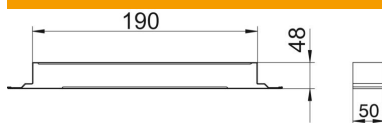

Technical data sheet

Connection shackle, height 48 mm

Item number: 7400964

Duct connectors for conductive mounting of screed-covered underfloor installation duct.

- St** Steel
- FS** Strip galvanized

Master data

Item number	7400964
Description 1	Connection shackle
Description 2	conductive
Manufacturer	OBO
Dimension	50x190x48
Material	Steel
Surface	Strip galvanized
Surface standard	DIN EN 10346
Smallest sales unit	1
Unit of quantity	Piece
Weight	26.6 kg
Weight unit	kg/100 pc.

Dimensions

Width	190 mm
Height	48 mm
Dimension a	190 mm
Dimension h	48 mm

Technical data

Version for	Strap
Floor plate	yes
Seal installation option	no
Suitable for expansion joint	yes
Duct height, min.	48 mm
With equipotential bonding	yes