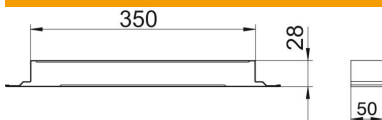

## Connection shackle, height 28 mm

Item number: 7400972

Duct connectors for conductive mounting of screed-covered underfloor installation duct.

**St** Steel

**FS** Strip galvanized

### Master data

Item number	7400972
Description 1	Connection shackle
Description 2	conductive
Manufacturer	OBO
Dimension	50x350x28
Material	Steel
Surface	Strip galvanized
Surface standard	DIN EN 10346
Smallest sales unit	1
Unit of quantity	Piece
Weight	36.8 kg
Weight unit	kg/100 pc.

### Dimensions

Width	350 mm
Height	28 mm
Dimension a	350 mm
Dimension h	28 mm