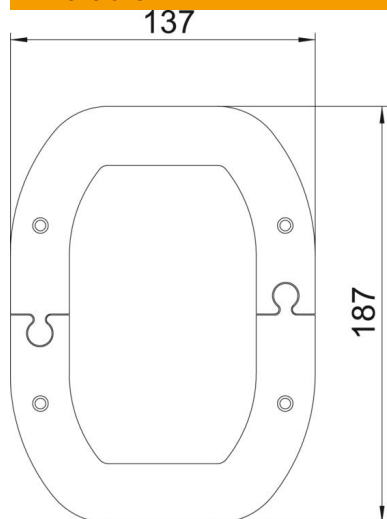

Technical data sheet

Ceiling panel for ISSDM45

Item number: 6290387

Ceiling rosette for tidy closure of the pole penetration, type ISSDM45, in the ceiling.

St Steel

Master data

Item number	6290387
Type	WAGDM45
Description 1	Ceiling panel
Description 2	for ISSDM45
Manufacturer	OBO
Dimension	187x137x2
Colour	Pure white; RAL 9010
Material	Steel
Smallest sales unit	1
Unit of quantity	Piece
Weight	46.8 kg
Weight unit	kg/100 pc.

Technical data sheet

Ceiling panel for ISSDM45

Item number: 6290387

Dimensions

Length	187 mm
Width	137 mm
Height	2 mm

Technical data

Type of accessory	Rosette
Halogen-free	yes