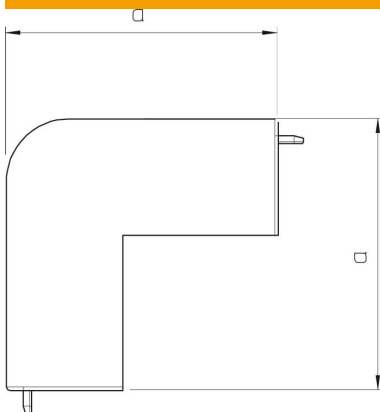

Technical data sheet

External corner cover, trunking type WDKH 20020

Item number: 6176000

External corner cover for changing the direction of the halogen-free WDKH trunking.

Polycarbonate/Acrylnitrile-butadiene-styrene

Master data

Item number	6176000
Type	WDKH-A20020LGR
Description 1	External corner hood
Description 2	halogen-free
Manufacturer	OBO
Dimension	20x20mm
Colour	Light grey; RAL 7035
Material	Polycarbonate/Acrylnitrile-butadiene-styrene
Smallest sales unit	4
Unit of quantity	Piece
Weight	0.52 kg
Weight unit	kg/100 pc.

Dimensions

Length	39 mm
Width	20 mm
Height	17.5 mm
Dimension a	38.5 mm

Technical data sheet

External corner cover, trunking type WDKH 20020

Item number: 6176000

Technical data

Version for	Hood fitting
Fastening type	Lockable
Maintain electrical functions	no
Halogen-free	yes
Trunking depth	20 mm
Protection rating	IP30
Protective film	no
Protection rating IK code	IK07.
Self-extinguishing	yes
Permitted temperature range, max.	90 °C
Permitted temperature range, min.	-5 °C
Angle range, max.	90 mm
Angle range, min.	90 mm