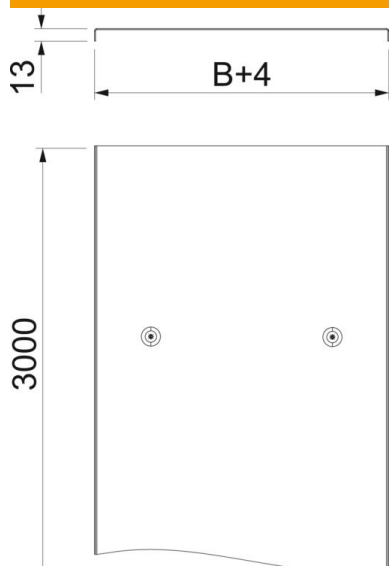

Technical data sheet

Cover incl. turn buckles DD

Item number: 6232404

Cover for wide span ladders with the side height of 200 mm.
Transverse bead from 500 mm width.
Take appropriate constructive protection measures if there are high wind speeds.

St Steel

DD Strip galvanised zinc/aluminium, Double Dip

Master data

Item number	6232404
Type	WKLD 2030 DD
Description 1	Cover with turn buckle
Description 2	wide span system 200
Manufacturer	OBO
Dimension	300x3000
Material	Steel
Surface	Strip galvanised zinc/aluminium, Double Dip
Surface standard	DIN EN 10346
Smallest sales unit	3
Unit of quantity	Metre
Weight	266.67 kg
Weight unit	kg/100 m

Technical data sheet

Cover incl. turn buckles DD

Item number: 6232404

Dimensions

Length	3,000 mm
Width	300 mm
Height	200 mm
Plate thickness	1.5 mm
Dimension B	300 mm
Dimension H	15 mm
Dimension L	3,000 mm