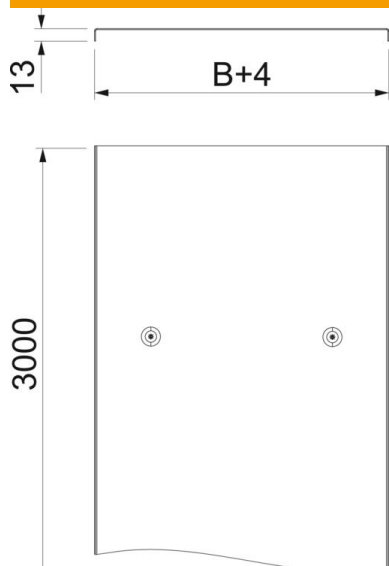

Technical data sheet

Cover incl. turn buckles DD

Item number: 6232406

Cover for wide span ladders with the side height of 200 mm.
Transverse bead from 500 mm width.
Take appropriate constructive protection measures if there are high wind speeds.

St Steel

DD Strip galvanised zinc/aluminium, Double Dip

Master data

Item number	6232406
Type	WKLD 2040 DD
Description 1	Cover with turn buckle
Description 2	wide span system 200
Manufacturer	OBO
Dimension	400x3000
Material	Steel
Surface	Strip galvanised zinc/aluminium, Double Dip
Surface standard	DIN EN 10346
Smallest sales unit	3
Unit of quantity	Metre
Weight	427.67 kg
Weight unit	kg/100 m

Technical data sheet

Cover incl. turn buckles DD

Item number: 6232406

Dimensions

Length	3,000 mm
Width	400 mm
Height	200 mm
Plate thickness	1.5 mm
Dimension B	400 mm
Dimension H	15 mm
Dimension L	3,000 mm