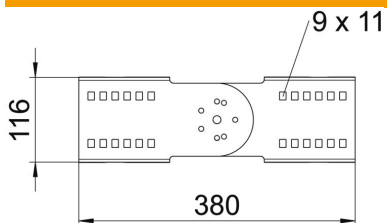

## Adjustable connector A4

Item number: 6091343

Adjustable connector for wide span cable trays and ladders with a side height of 110 mm.  
Including appropriate bolts, washers and nuts.

**A4** Stainless steel

### Master data

Item number	6091343
Type	WRGV 110 A4
Description 1	Adjustable connector
Description 2	for wide span system 110
Manufacturer	OBO
Dimension	110x380
Material	Stainless steel
Surface	Bright, treated
Surface standard	
Smallest sales unit	2
Unit of quantity	Piece
Weight	120 kg
Weight unit	kg/100 pc.

### Dimensions

Length	380 mm
Width	20 mm
Height	110 mm
Plate thickness	2.5 mm