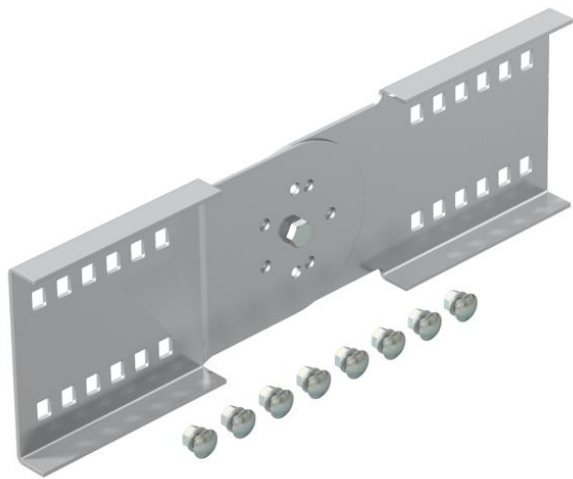

## Adjustable connector A4

Item number: 6091343

Adjustable connector for wide span cable trays and ladders with a side height of 110 mm.  
Including appropriate bolts, washers and nuts.

**A4** Stainless steel

### Master data

Item number	6091343
Type	WRGV 110 A4
Description 1	Adjustable connector
Description 2	for wide span system 110
Manufacturer	OBO
Dimension	110x380
Material	Stainless steel
Surface	Bright, treated
Surface standard	
Smallest sales unit	2
Unit of quantity	Piece
Weight	120 kg
Weight unit	kg/100 pc.

### Dimensions

Length	380 mm
Width	20 mm
Height	110 mm
Plate thickness	2.5 mm

### Technical data

Version for	Straight connector
Maintain electrical functions	no
Suitable for mesh cable tray	no
Suitable for cable ladder	yes
Suitable for cable tray	yes
Suitable for cable tray system height	110 mm
Adjustable connector, horizontal	no
Articulated connector, vertical	yes
Rustproof steel, pickled	no
Connection type	Screw connector