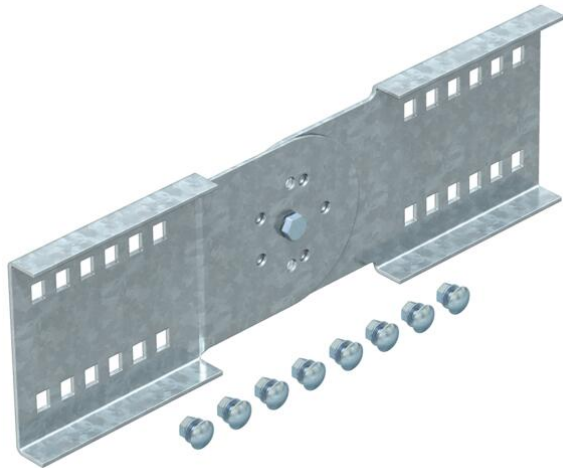

Technical data sheet

Adjustable connector FS

Item number: 6091318

Adjustable connector for wide span cable trays and ladders with a side height of 110 mm.
Including appropriate bolts, washers and nuts.

- St** Steel
- FS** Strip galvanized

Master data

Item number	6091318
Type	WRGV 110 FS
Description 1	Adjustable connector
Description 2	for wide span system 110
Manufacturer	OBO
Dimension	110x380
Material	Steel
Surface	Strip galvanized
Surface standard	DIN EN 10346
Smallest sales unit	2
Unit of quantity	Piece
Weight	119 kg
Weight unit	kg/100 pc.

Dimensions

Length	380 mm
Width	20 mm
Height	110 mm
Plate thickness	2.5 mm

Technical data sheet

Adjustable connector FS

Item number: 6091318

Technical data

Version for	Straight connector
Maintain electrical functions	no
Suitable for mesh cable tray	no
Suitable for cable ladder	yes
Suitable for cable tray	yes
Suitable for cable tray system height	110 mm
Adjustable connector, horizontal	no
Articulated connector, vertical	yes
Rustproof steel, pickled	no
Connection type	Screw connector