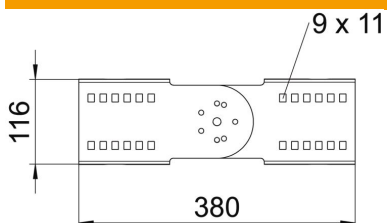

Technical data sheet

Adjustable connector FS

Item number: 6091318

Adjustable connector for wide span cable trays and ladders with a side height of 110 mm.
Including appropriate bolts, washers and nuts.

- St** Steel
- FS** Strip galvanized

Master data

Item number	6091318
Type	WRGV 110 FS
Description 1	Adjustable connector
Description 2	for wide span system 110
Manufacturer	OBO
Dimension	110x380
Material	Steel
Surface	Strip galvanized
Surface standard	DIN EN 10346
Smallest sales unit	2
Unit of quantity	Piece
Weight	119 kg
Weight unit	kg/100 pc.

Dimensions

Length	380 mm
Width	20 mm
Height	110 mm
Plate thickness	2.5 mm

Technical data sheet

Adjustable connector FS

Item number: 6091318

Technical data

Version for	Straight connector
Maintain electrical functions	no
Suitable for mesh cable tray	no
Suitable for cable ladder	yes
Suitable for cable tray	yes
Suitable for cable tray system height	110 mm
Adjustable connector, horizontal	no
Articulated connector, vertical	yes
Rustproof steel, pickled	no
Connection type	Screw connector