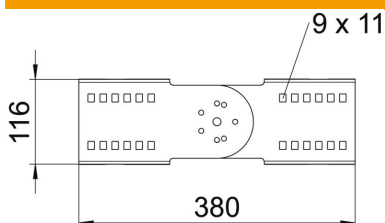

## Adjustable connector FT

Item number: 6091334

Adjustable connector for wide span cable trays and ladders with a side height of 110 mm.  
Including appropriate bolts, washers and nuts.

- St** Steel
- FT** Hot-dip galvanised

### Master data

Item number	6091334
Type	WRGV 110 FT
Description 1	Adjustable connector
Description 2	for wide span system 110
Manufacturer	OBO
Dimension	110x380
Material	Steel
Surface	Hot-dip galvanised
Surface standard	DIN EN ISO 1461
Smallest sales unit	2
Unit of quantity	Piece
Weight	119 kg
Weight unit	kg/100 pc.

### Dimensions

Length	380 mm
Width	20 mm
Height	110 mm
Plate thickness	2.5 mm