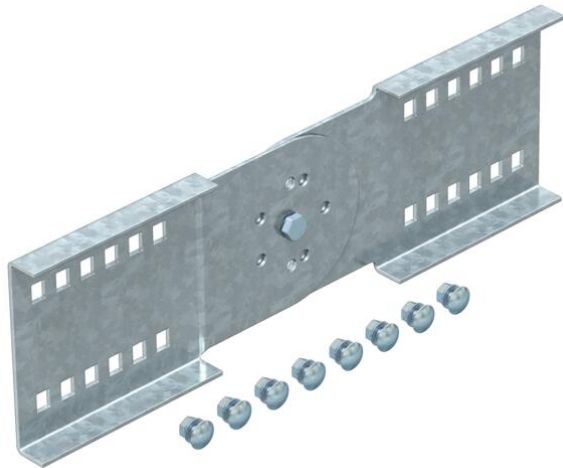

## Adjustable connector FT

Item number: 6091334

Adjustable connector for wide span cable trays and ladders with a side height of 110 mm.  
Including appropriate bolts, washers and nuts.

- St** Steel
- FT** Hot-dip galvanised

### Master data

Item number	6091334
Type	WRGV 110 FT
Description 1	Adjustable connector
Description 2	for wide span system 110
Manufacturer	OBO
Dimension	110x380
Material	Steel
Surface	Hot-dip galvanised
Surface standard	DIN EN ISO 1461
Smallest sales unit	2
Unit of quantity	Piece
Weight	119 kg
Weight unit	kg/100 pc.

### Dimensions

Length	380 mm
Width	20 mm
Height	110 mm
Plate thickness	2.5 mm

### Technical data

Version for	Straight connector
Maintain electrical functions	no
Suitable for mesh cable tray	no
Suitable for cable ladder	yes
Suitable for cable tray	yes
Suitable for cable tray system height	110 mm
Adjustable connector, horizontal	no
Articulated connector, vertical	yes
Rustproof steel, pickled	no
Connection type	Screw connector