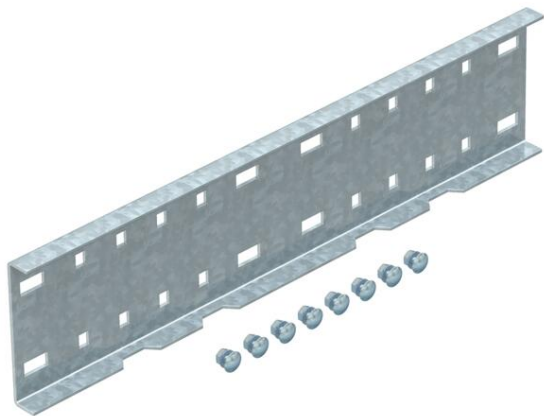

Technical data sheet

Straight connector FS

Item number: 6091164

Straight connector for straight connections of cable trays, wide span cable trays and ladders with a side height of 110 mm. Including appropriate bolts, washers and nuts.

St Steel

FS Strip galvanized

Master data

Item number	6091164
Type	WRVL 110 FS
Description 1	Straight connector
Description 2	for wide span system 110
Manufacturer	OBO
Dimension	110x500
Material	Steel
Surface	Strip galvanized
Surface standard	DIN EN 10346
Smallest sales unit	2
Unit of quantity	Piece
Weight	152.4 kg
Weight unit	kg/100 pc.

Dimensions

Length	500 mm
Width	20 mm
Height	110 mm
Plate thickness	2.5 mm

Technical data sheet

Straight connector FS

Item number: 6091164

Technical data

Version for	Straight connector
Maintain electrical functions	no
Suitable for mesh cable tray	no
Suitable for cable ladder	yes
Suitable for cable tray	yes
Suitable for cable tray system height	110 mm
Adjustable connector, horizontal	no
Articulated connector, vertical	no
Rustproof steel, pickled	no
Connection type	Screw connector