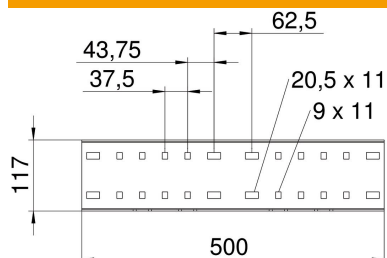

Technical data sheet

Straight connector FS

Item number: 6091164

Straight connector for straight connections of cable trays, wide span cable trays and ladders with a side height of 110 mm. Including appropriate bolts, washers and nuts.

St Steel

FS Strip galvanized

Master data

Item number	6091164
Type	WRVL 110 FS
Description 1	Straight connector
Description 2	for wide span system 110
Manufacturer	OBO
Dimension	110x500
Material	Steel
Surface	Strip galvanized
Surface standard	DIN EN 10346
Smallest sales unit	2
Unit of quantity	Piece
Weight	152.4 kg
Weight unit	kg/100 pc.

Dimensions

Length	500 mm
Width	20 mm
Height	110 mm
Plate thickness	2.5 mm

Technical data sheet

Straight connector FS

Item number: 6091164

Technical data

Version for	Straight connector
Maintain electrical functions	no
Suitable for mesh cable tray	no
Suitable for cable ladder	yes
Suitable for cable tray	yes
Suitable for cable tray system height	110 mm
Adjustable connector, horizontal	no
Articulated connector, vertical	no
Rustproof steel, pickled	no
Connection type	Screw connector