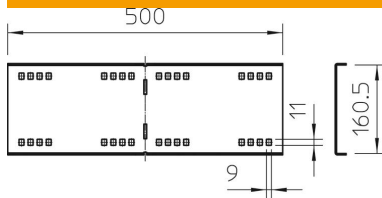

Technical data sheet

Angle connector 160 A4

Item number: 6227837

45° angle connector, horizontal, for wide span cable trays and ladders with a side height of 160 mm.
Including appropriate bolts, washers and nuts.

A4 Stainless steel

2B Bright, treated

Master data

Item number	6227837
Type	WRWVK 160 A4
Description 1	Angle connector
Description 2	for wide span system 160
Manufacturer	OBO
Dimension	160x500
Material	Stainless steel
Surface	Bright, treated
Surface standard	
Smallest sales unit	2
Unit of quantity	Piece
Weight	199.8 kg
Weight unit	kg/100 pc.

Technical data sheet

Angle connector 160 A4

Item number: 6227837

Dimensions

Length	500 mm
Width	20 mm
Height	160 mm
Plate thickness	2.5 mm

Technical data

Version for	Angle connector
Maintain electrical functions	no
Suitable for mesh cable tray	no
Suitable for cable ladder	yes
Suitable for cable tray	yes
Suitable for cable tray system height	160 mm
Adjustable connector, horizontal	no
Articulated connector, vertical	no
Rustproof steel, pickled	no
Connection type	Screw connector