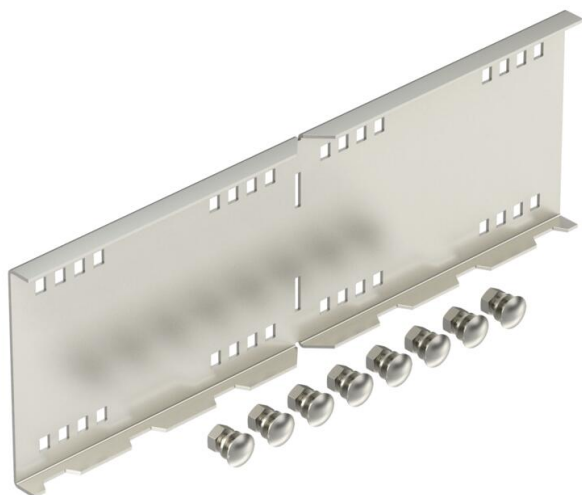

Technical data sheet

Angle connector 160 A4

Item number: 6227837

45° angle connector, horizontal, for wide span cable trays and ladders with a side height of 160 mm.
Including appropriate bolts, washers and nuts.

A4 Stainless steel

2B Bright, treated

Master data

Item number	6227837
Type	WRWVK 160 A4
Description 1	Angle connector
Description 2	for wide span system 160
Manufacturer	OBO
Dimension	160x500
Material	Stainless steel
Surface	Bright, treated
Surface standard	
Smallest sales unit	2
Unit of quantity	Piece
Weight	199.8 kg
Weight unit	kg/100 pc.

Technical data sheet

Angle connector 160 A4

Item number: 6227837

Dimensions

Length	500 mm
Width	20 mm
Height	160 mm
Plate thickness	2.5 mm

Technical data

Version for	Angle connector
Maintain electrical functions	no
Suitable for mesh cable tray	no
Suitable for cable ladder	yes
Suitable for cable tray	yes
Suitable for cable tray system height	160 mm
Adjustable connector, horizontal	no
Articulated connector, vertical	no
Rustproof steel, pickled	no
Connection type	Screw connector